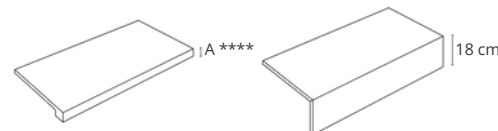

Porcelain (10 mm)

**D. MIX 30x30 cm 11.8x11.8 "			
	ARTE CLOUD ARTE DESERT ARTE MOCHA	All in One (AS) All in One (AS) Polished (EP)	34888 U51

** Only suitable for wall installations.

*** Random colour position.

COMPLEMENTARY PIECES

S.K.I. S.K.D.

SKIRTING

8x30 cm
3.1x11.8 "

8x100 cm 8x75,5 cm 8x60 cm
3.1x39.4 " 3.1x29.7 " 3.1x23.6 "

Shaped (SP) 8 mm	U53	Shaped (SP) 8 mm	-	-
All in One (AS)	U53	All in One (AS)	U43	U35
Polished (EP)	U53	Polished (EP)	U43	-

STAIR TREADS

TECHNICAL (PT)

SEAMLESS (PL/18)

30x180 cm 30x151 cm 30x120 cm 30x100 cm 30x75,5 cm 30x60 cm
11.8x70.8 " 11.8x59.4 " 11.8x47.2 " 11.8x39.4 " 11.8x29.7 " 11.8x23.6 "

Shaped (SP) 8 mm	U90	-	-	U74	-	-
All in One (AS)	-	U86	U75	-	U76	U54
Polished (EP)	-	U86	-	-	U76	-

**** When thickness is 6 mm, A = 18 mm; when 8 mm, then A = 24 mm; when 10 mm, then A = 30 mm.

POOL PIECES 10 mm

Porcelain

		P.V. (POOL COPING) 20x60x1 cm 8x23.6x0.4 "	ANG.P.V. (POOL COPING INTERNAL CORNER) 60x60x1 cm 23.6x23.6x0.4 "	E.P.V. (POOL COPING EXTERNAL CORNER) 60x60x1 cm 23.6x23.6x0.4 "	REJ. (DRAINAGE GRATE) 15x60x2,3 cm 6x23.6x0.9 "	ANG.REJ. (ANGLE CORNER DRAINAGE GRATE) 60x60x2,3 cm 23.6x23.6x0.9 "	T.REJ. (SQUARE CORNER DRAINAGE GRATE) 15x15x2,3 cm 6x6x0.9 "
CLOUD	All in One (AS)	35476 U61	35483 U70	35487 U70	35493 U54	35496 U75	35499 U71
DESERT	All in One (AS)	35477 U61	35485 U70	35488 U70	35494 U54	35497 U75	35500 U71
MOCHA	All in One (AS)	35478 U61	35486 U70	35490 U70	35495 U54	35498 U75	35501 U71