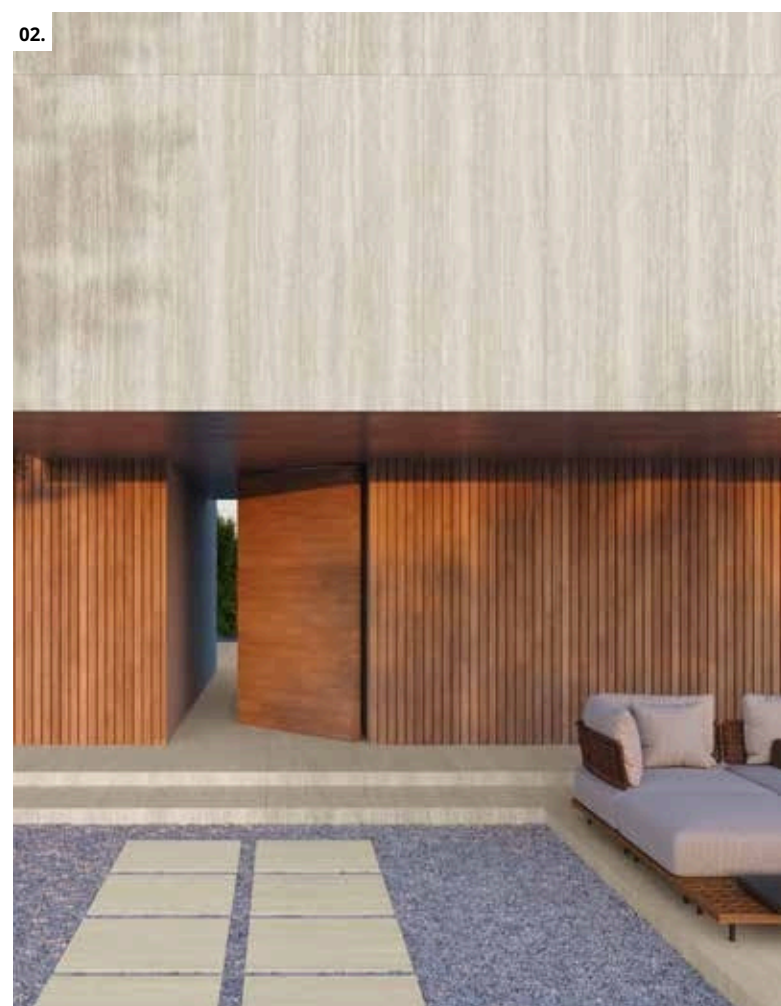

ARTE

Inspired by *Travertine* marble, ARTE emulates the porous limestone used for centuries in the worlds of building and architecture. Its longitudinal veins are enriched by their different intermingling shades of colour, bringing a warm, restful feel to settings. ARTE comes in a choice of three different colours —Cloud, Desert and Mocha— in a 100x275 cm, 100x180 cm, 100x100 cm, 75.5x151 cm or 60x120 cm format, together with a 50x150 cm 4D WALL tile model. The collection also features a choice of a Shaped, Polished and All in One finish, in addition to a 20 mm-thick non-slip outdoor model in 100x100 cm and 50x100 cm formats.

COLOURS

CLOUD

DESERT

MOCHA

FINISHES

FORMATS

150x320 cm available (ELEVATE WORKTOPS).

Special Pieces

D. MOSAIC	D. MIX	D. GEO <i>White Body</i>	D. HORIZON
30x30 cm 11.8x11.8 "	30x30 cm 11.8x11.8 "	25x25 cm 9.8x9.8 "	30x60 cm 11.8x23.6 "

- 01. ■ & ■ ARTE DESERT SP/100X180/R
- 02. ■ ARTE CLOUD SP/100X100X2/R ■ ARTE CLOUD SP/100X275/R
- 03. ARTE DESERT SP
- 04. ■ D. ARTE MOCHA HORIZON 30X60
- 05. ARTE CLOUD close-up.