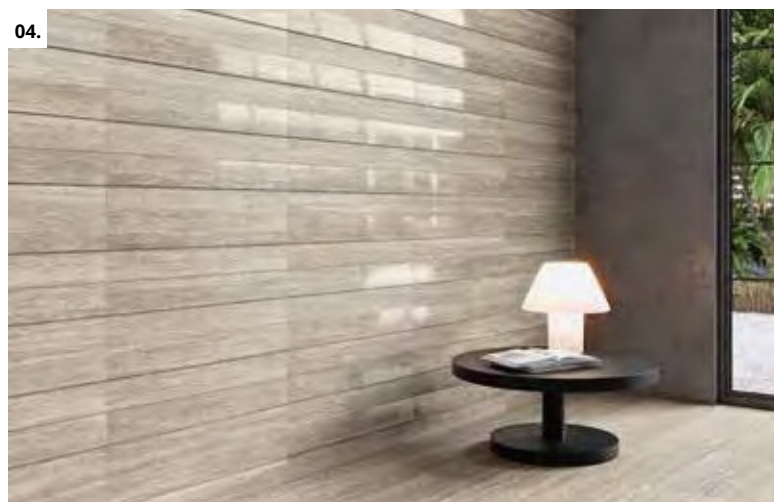

01. ■ & ■ ARTE DESERT SP/100X180/R
02. ■ ARTE CLOUD SP/100X100X2/R ■ ARTE CLOUD SP/100X275/R
03. ARTE DESERT SP
04. ■ D. ARTE MOCHA HORIZON 30X60
05. ARTE CLOUD close-up.