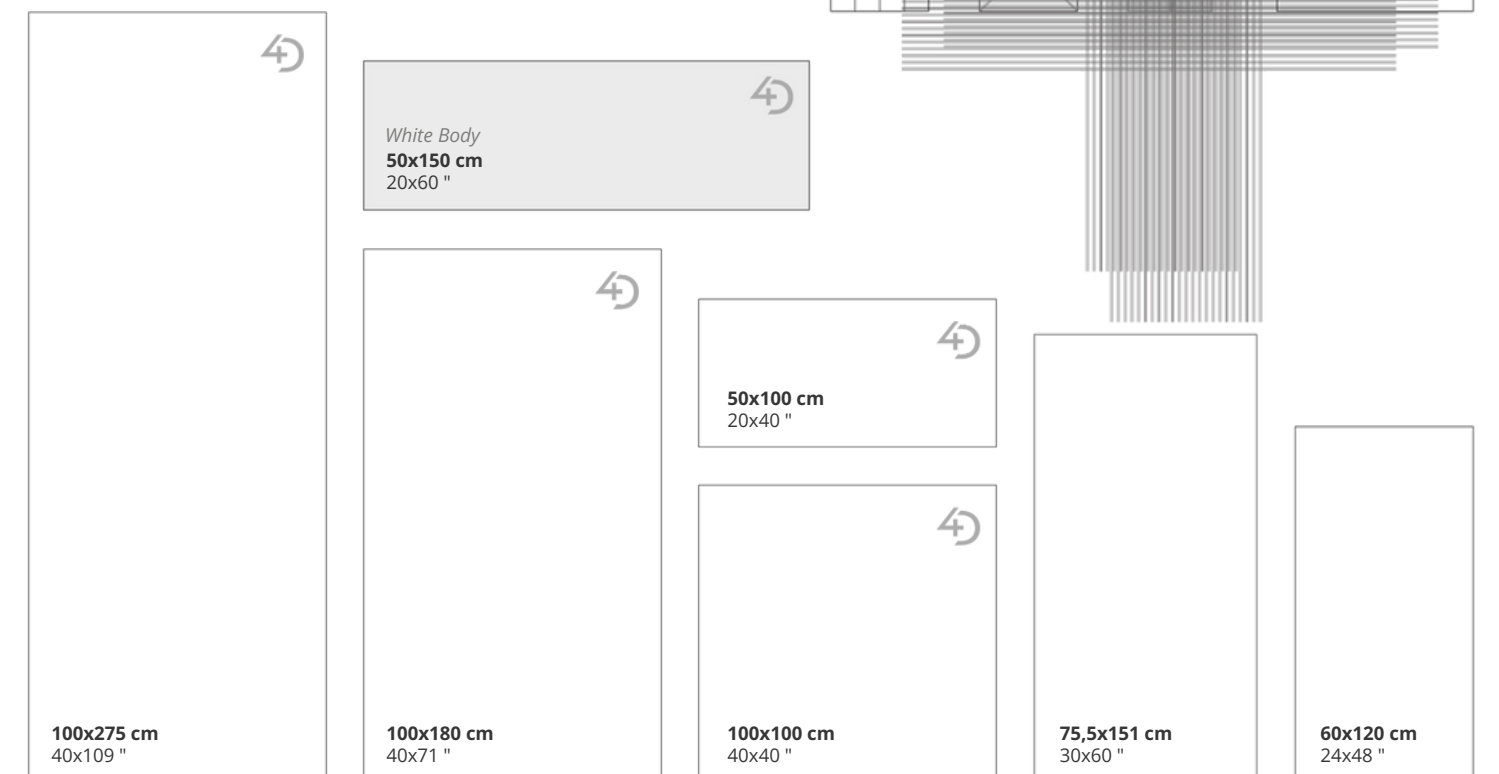

COLOURS

CLOUD

DESERT

MOCHA

FINISHES

FORMATS

150x320 cm available (ELEVATE WORKTOPS).

Special Pieces

D. MOSAIC	D. MIX	D. GEO <i>White Body</i>	D. HORIZON
30x30 cm 11.8x11.8 "	30x30 cm 11.8x11.8 "	25x25 cm 9.8x9.8 "	30x60 cm 11.8x23.6 "

- 01. ■ & ■ ARTE DESERT SP/100X180/R
- 02. ■ ARTE CLOUD SP/100X100X2/R ■ ARTE CLOUD SP/100X275/R
- 03. ARTE DESERT SP
- 04. ■ D. ARTE MOCHA HORIZON 30X60
- 05. ARTE CLOUD close-up.

* D. HORIZON combines cuts with different heights; low pieces (AS) are 10 mm and high ones are elevated to 13 mm (EP).

White Body (7,5 mm)

*** D. GEO 25x25 cm 9.8x9.8 "			
	CLOUD	Shaped (SP)	34883 U58
	DESERT	Shaped (SP)	34884 U58

STAIR TREADS

TECHNICAL (PT)

SEAMLESS (PL/18)

30x180 cm 30x151 cm 30x120 cm 30x100 cm 30x75,5 cm 30x60 cm
11.8x70.8 " 11.8x59.4 " 11.8x47.2 " 11.8x39.4 " 11.8x29.7 " 11.8x23.6 "

Shaped (SP) 8 mm	U90	-	-	U74	-	-
All in One (AS)	-	U86	U75	-	U76	U54
Polished (EP)	-	U86	-	-	U76	-