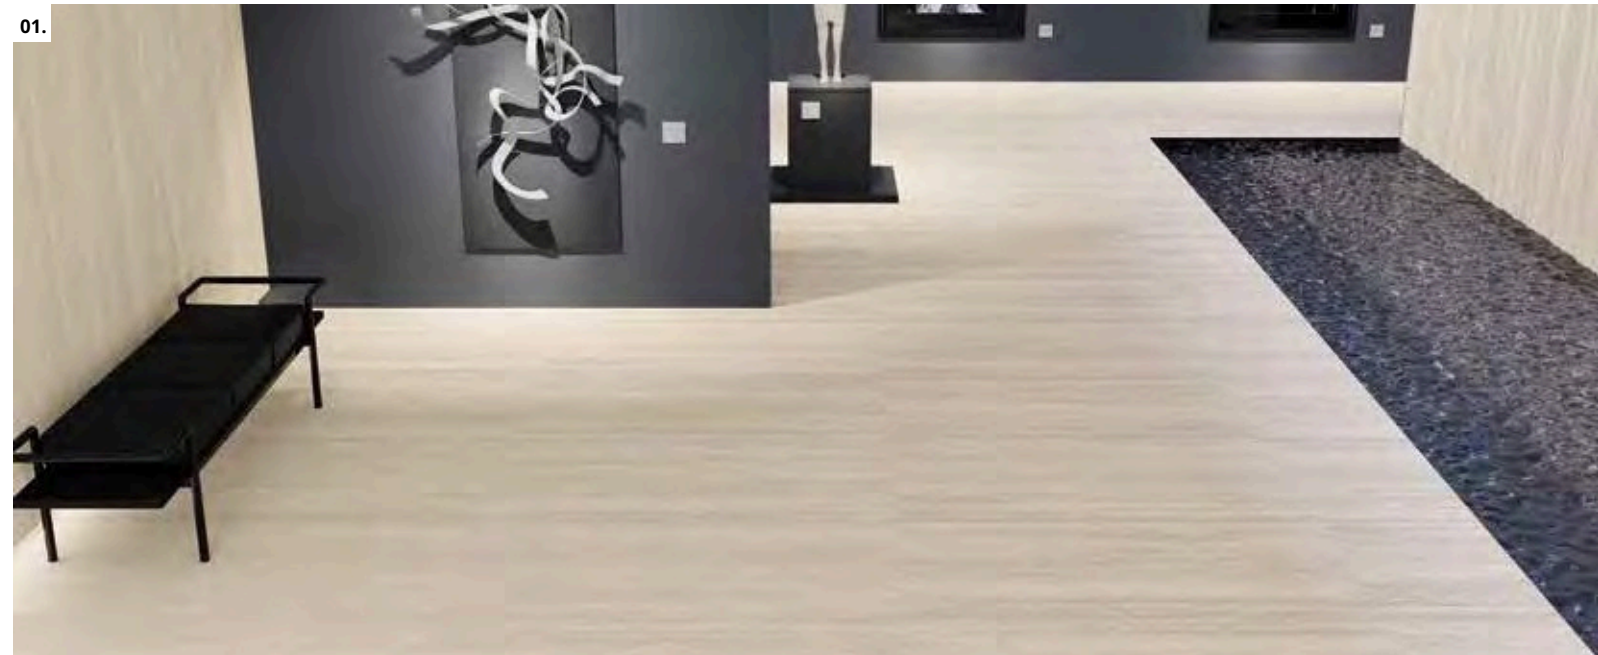

ARTE

Inspired by *Travertine* marble, ARTE emulates the porous limestone used for centuries in the worlds of building and architecture. Its longitudinal veins are enriched by their different intermingling shades of colour, bringing a warm, restful feel to settings. ARTE comes in a choice of three different colours —Cloud, Desert and Mocha— in a 100x275 cm, 100x180 cm, 100x100 cm, 75.5x151 cm or 60x120 cm format, together with a 50x150 cm 4D WALL tile model. The collection also features a choice of a Shaped, Polished and All in One finish, in addition to a 20 mm-thick non-slip outdoor model in 100x100 cm and 50x100 cm formats.