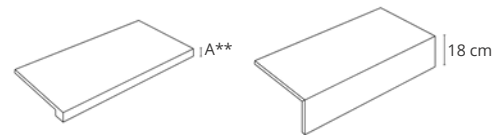

Porcelain (10 mm)

* D. TRIANGLE 29x29 cm 11.4x11.4 "			
	CLOUD	All in One (AS)	35285 U58
	DESERT	All in One (AS)	35286 U58

* Only suitable for wall installations.

POOL PIECES

Porcelain

							
		P.V. (POOL COPING) 20x60x1 cm 8x23.6x0.4 " 30401	ANG.P.V. (POOL COPING INTERNAL CORNER) 60x60x1 cm 23.6x23.6x0.4 " 30405	E.P.V. (POOL COPING EXTERNAL CORNER) 60x60x1 cm 23.6x23.6x0.4 " 30409	REJ. (DRAINAGE GRATE) 15x60x2,3 cm 6x23.6x0.9 " 30413	ANG.REJ. (ANGLE CORNER DRAINAGE GRATE) 60x60x2,3 cm 23.6x23.6x0.9 " 30417	T.REJ. (SQUARE CORNER DRAINAGE GRATE) 15x15x2,3 cm 6x6x0.9 " 30418
CLOUD	All in One (AS)	30402 U61	30406 U70	30410 U70	30414 U54	30422 U75	30419 U71
DESERT	All in One (AS)	30404 U61	30408 U70	30412 U70	30416 U54	30424 U75	30421 U71
ROAD	All in One (AS)	30403 U61	30407 U70	30411 U70	30415 U54	30423 U75	30420 U71
MOCHA	All in One (AS)						

COMPLEMENTARY PIECES

S.K.I. S.K.D.

SKIRTING

8x30 cm
3.1x11.8 "

8x100 cm
3.1x39.4 "
8x75,5 cm
3.1x29.7 "
8x60 cm
3.1x23.6 "

Polished (EP)	U53	Polished (EP)	-	U43	U35
Shaped (SP)	U53	Shaped (SP)	U45	-	-
All in One (AS)	U53	All in One (AS)	-	-	U35

STAIR TREADS

TECHNICAL (PT) SEAMLESS (PL/18)

30x180 cm 30x151 cm
11.8x70.8 " 11.8x59.4 "
30x120 cm 30x100 cm 30x75,5 cm
11.8x47.2 " 11.8x39.4 " 11.8x29.7 "
30x60 cm
11.8x23.6 "

Polished (EP)	-	U86	U75	-	U76	U54
Shaped (SP)	U90	-	-	U74	-	-
All in One (AS)	-	-	U75	-	-	U54