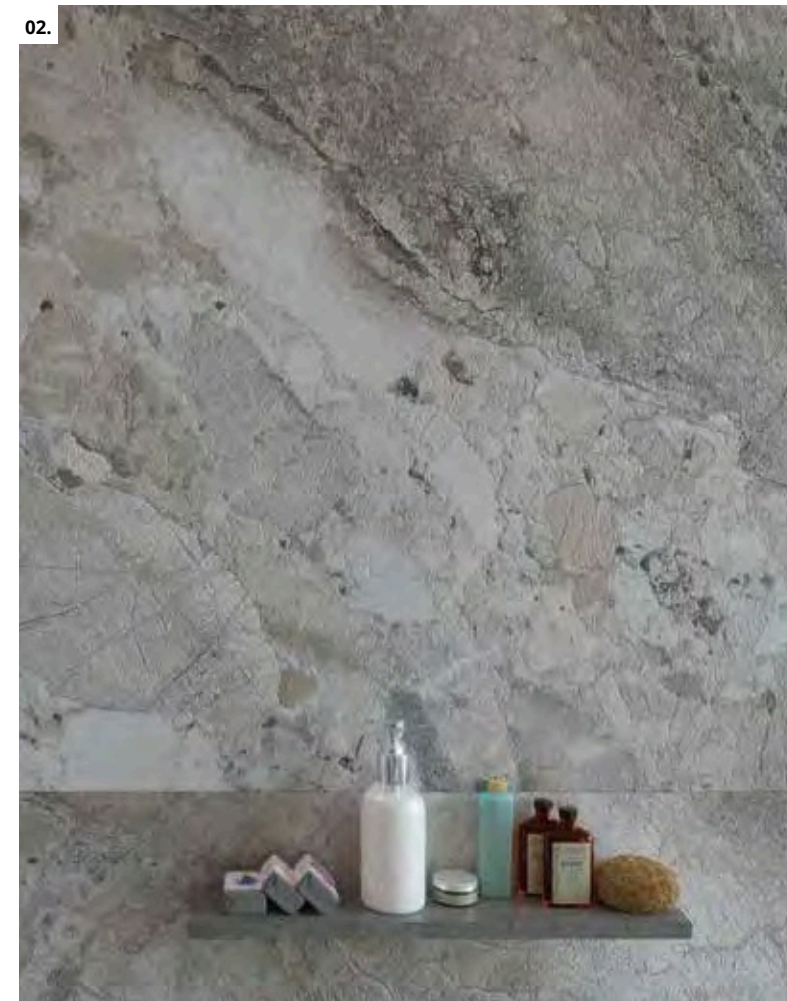

08.

- 07.  DREAMY CLOUD AS/60X120/R
- 08.  DREAMY MOCHA 60X120/EP
- 09.  DREAMY DESERT 75,5X151/EP

09.

PATTERNS VARIETY

DREAMY MOCHA 60x120 cm FORMAT

FORMATS

		Porcelain			
		100x180 cm 40x71 "	100x100 cm 40x40 "	75,5x151 cm 30x60 "	60x120 cm 24x48 "
Thickness		8 mm		10 mm	
Patterns		10	12	16	25
CLOUD	Shaped (SP)	297 73 M94	29790 M93	-	-
	Polished (EP)	-	-	27362 M58	27358 M40
	All in One (AS)	-	-	-	27360 M91
DESERT	Shaped (SP)	297 7 1 M94	30284 M93	-	-
	Polished (EP)	-	-	30288 M58	30142 M40
	All in One (AS)	-	-	-	30279 M91
ROAD	Shaped (SP)	29780 M94	29787 M93	-	-
	Polished (EP)	-	-	27361 M58	27357 M40
	All in One (AS)	-	-	-	27359 M91
MOCHA	Shaped (SP)	297 72 M94	30285 M93	-	-
	Polished (EP)	-	-	30289 M58	30143 M40
	All in One (AS)	-	-	-	30278 M91