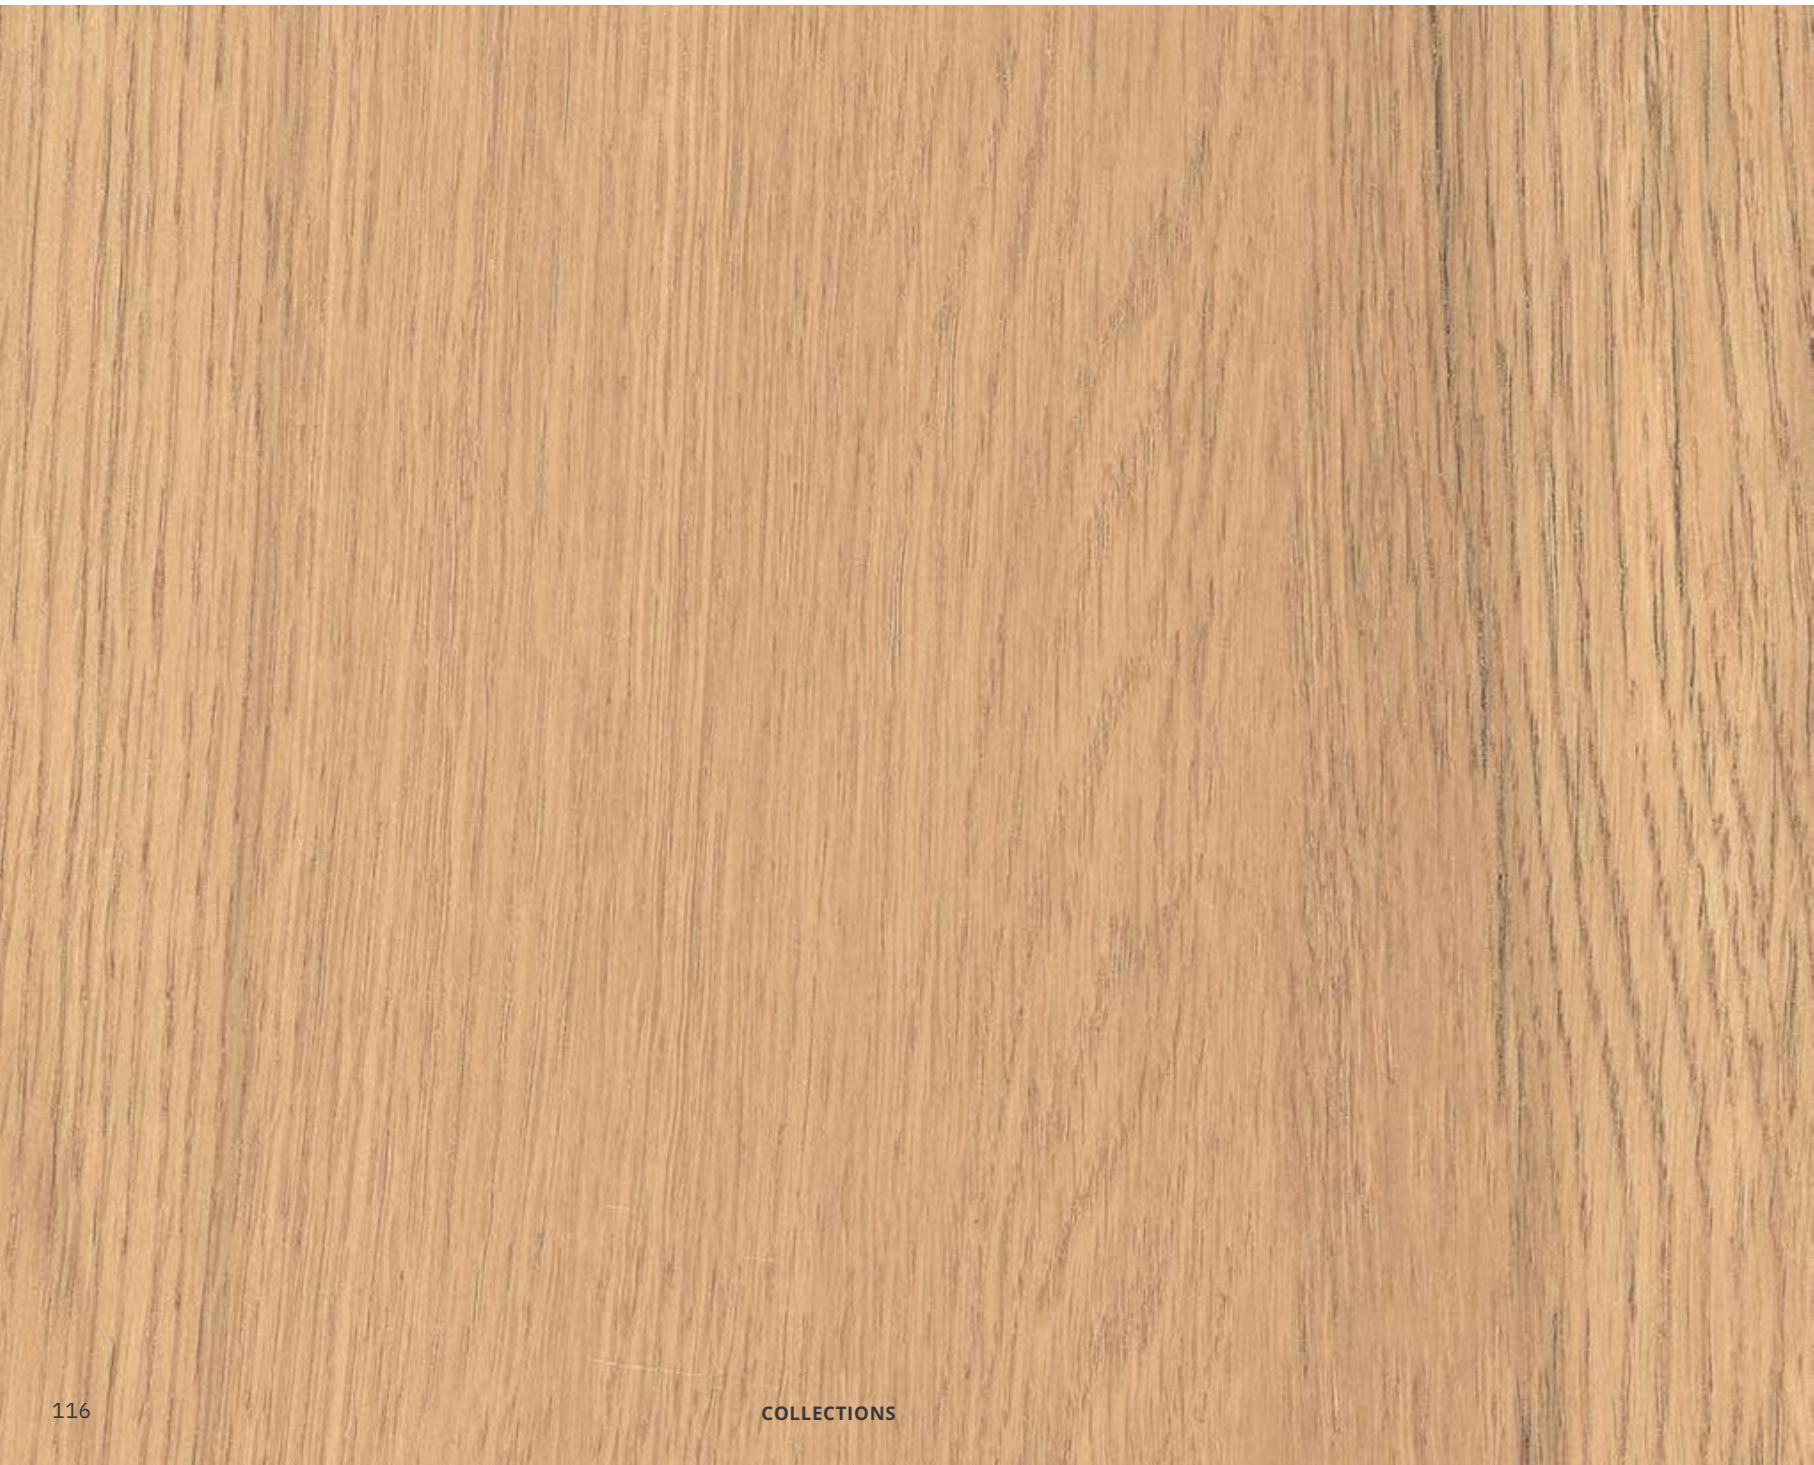

GROW

GROW encapsulates all the beauty of oak wood in a collection brimming with personality, conspicuous for its unique, exquisite looking knots.

With its 24x151 cm format and Shaped finish, the collection has a chic, modern appeal. Available in a choice of seven colours, including five warm shades —Maple, Taupe, Honey, Kalua and Porto— and two more neutral-looking ones —White and Dolphin—, the collection guarantees broad visual potential, thanks to its additional 33.3x100 cm strip-effect wall tiles in Taupe or Kalua.

COLOURS

FINISHES

FORMATS

■ & ■ GROW KALUA SP/24X151/R ■ GROW KALUA SP/33X100/R

COLLECTIONS

■ GROW KALUA SP/33X100/R

Dukeson
WALL&FLOOR

■ GROW PORTO SP/24X151/R ■ HAUTE WHITE SP/60X120/R

		Porcelain	White Body
		24x151 cm 10x60 "	33,3x100 cm 13x40 "
		DECOR	
Thickness		9 mm	10,5 mm
Patterns		36	8
Shade variation		V2	V2
WHITE	Shaped (SP)	30902 M104	-
DOLPHIN	Shaped (SP)	30906 M104	-
MAPLE	Shaped (SP)	30903 M104	-
TAUPE	Shaped (SP)	30905 M104	-
HONEY	Shaped (SP)	30904 M104	31096 M97
K ALUA	Shaped (SP)	31279 M104	-
P OR TO	Shaped (SP)	30907 M104	31095 M97
			-