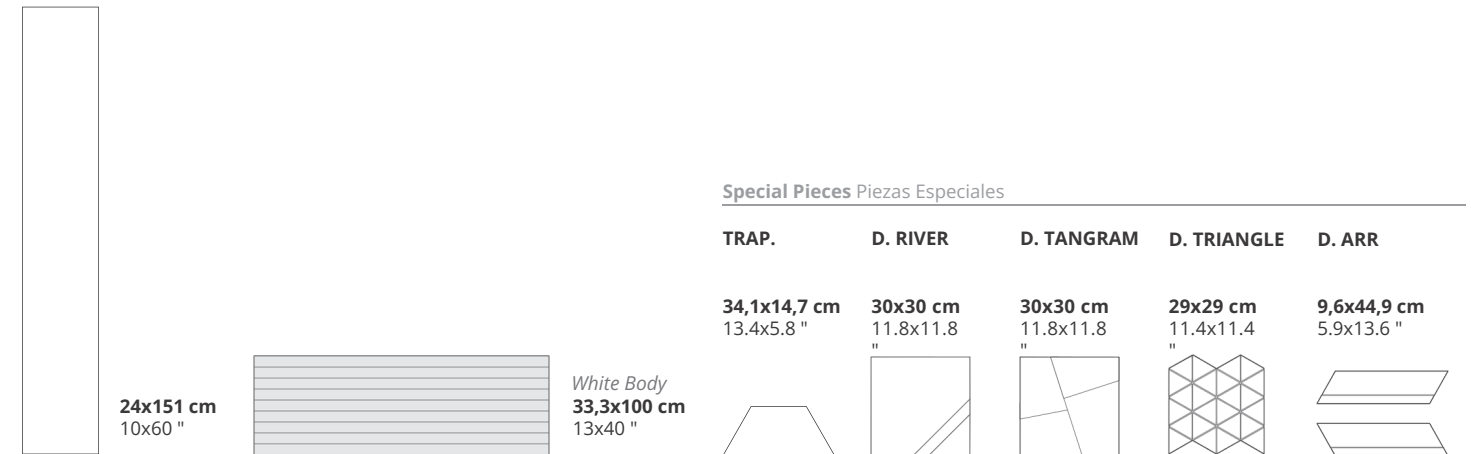

FINISHES

FORMATS