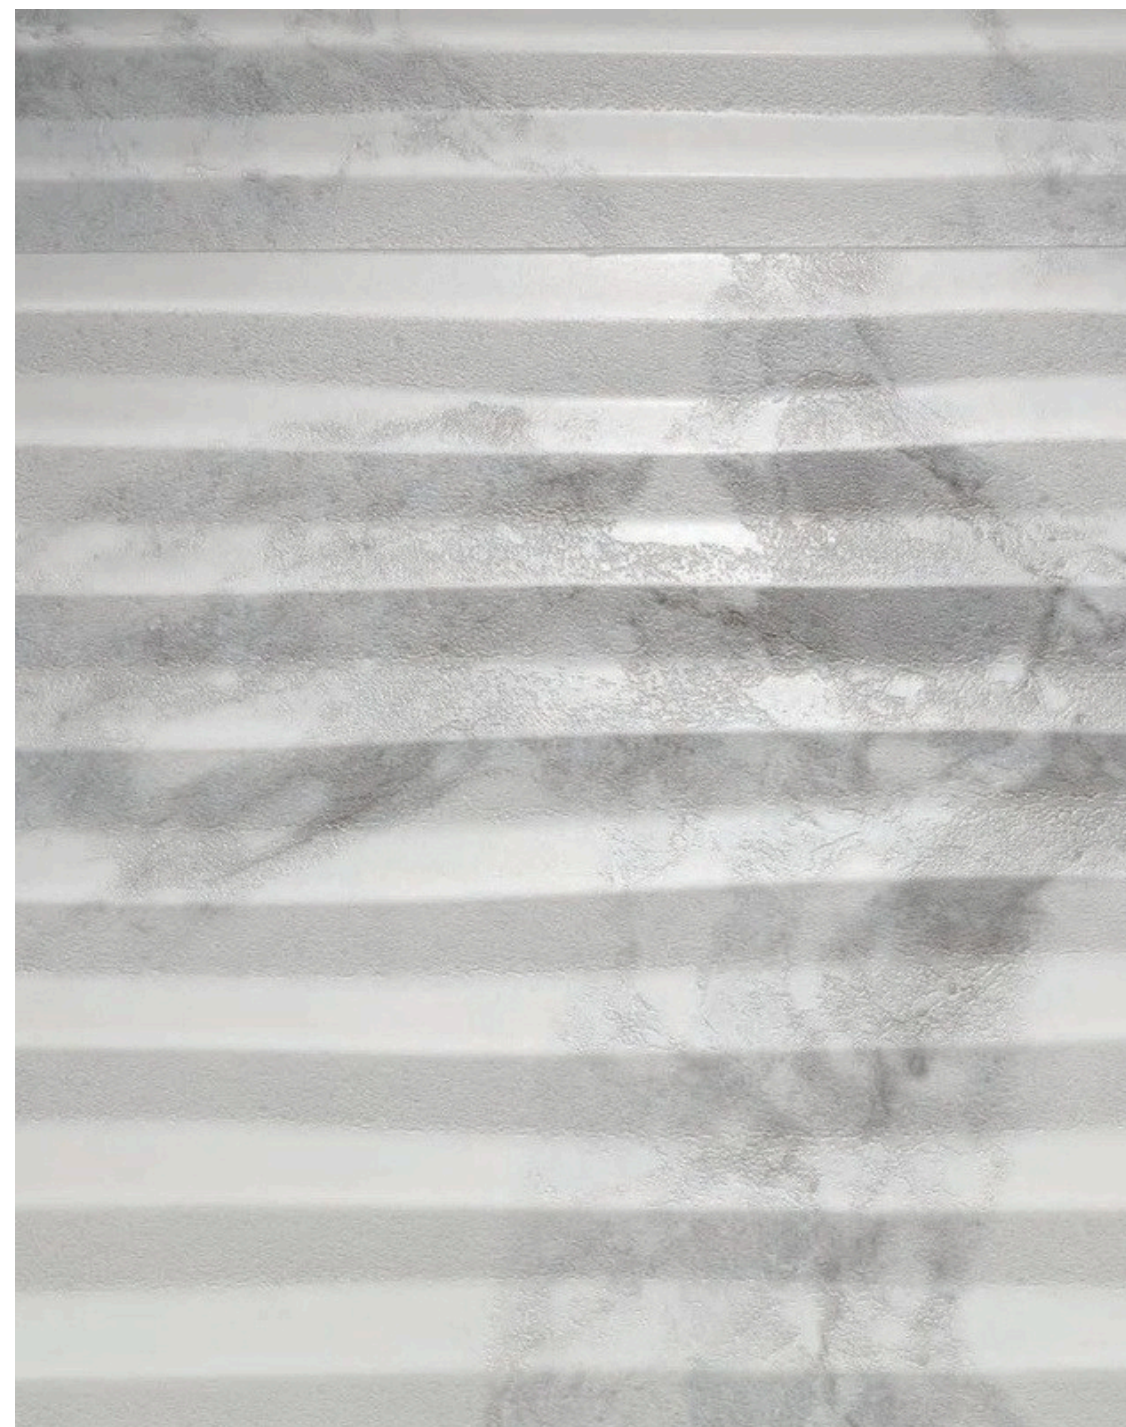

HAUTE WHITE DECOR SP/33X100/