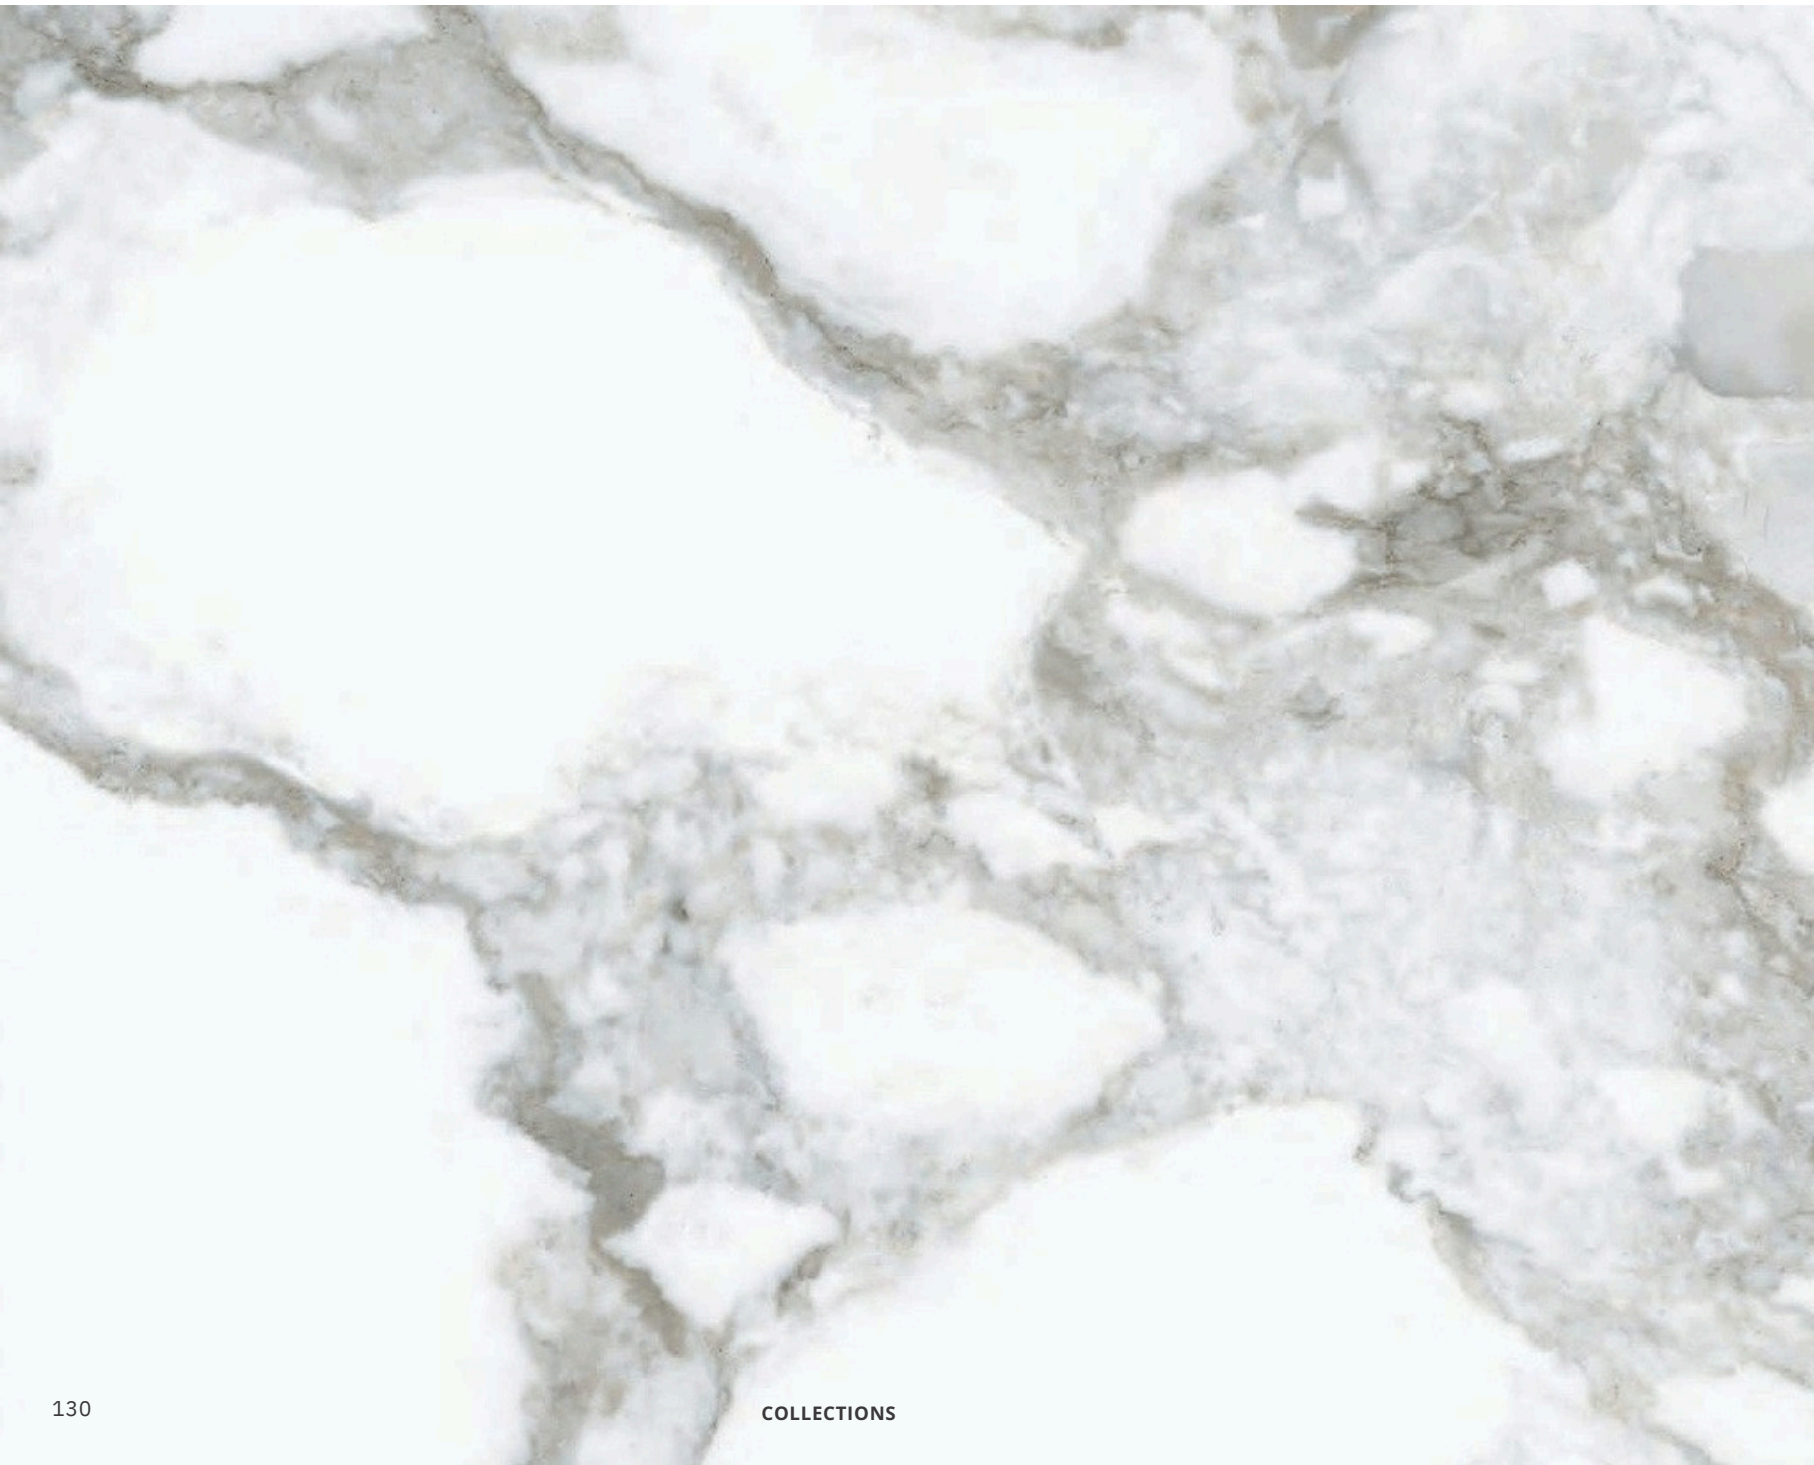

HAUTE

HAUTE is a collection inspired by well-known *Arabescato Vagli* marble from northern Italy. It stands out for its dazzling white background, strewn with grey veins with the occasional sandy hue, all ensuring a chic stylish elegance.

Available in Polished or Shaped finish in a 100x275 cm, 100x180 cm, 100x100 cm, 75.5x151 cm or 60x120 cm format; the collection also features a complementary 33.3x100 cm micro-textured wall tiles in a Shaped finish.