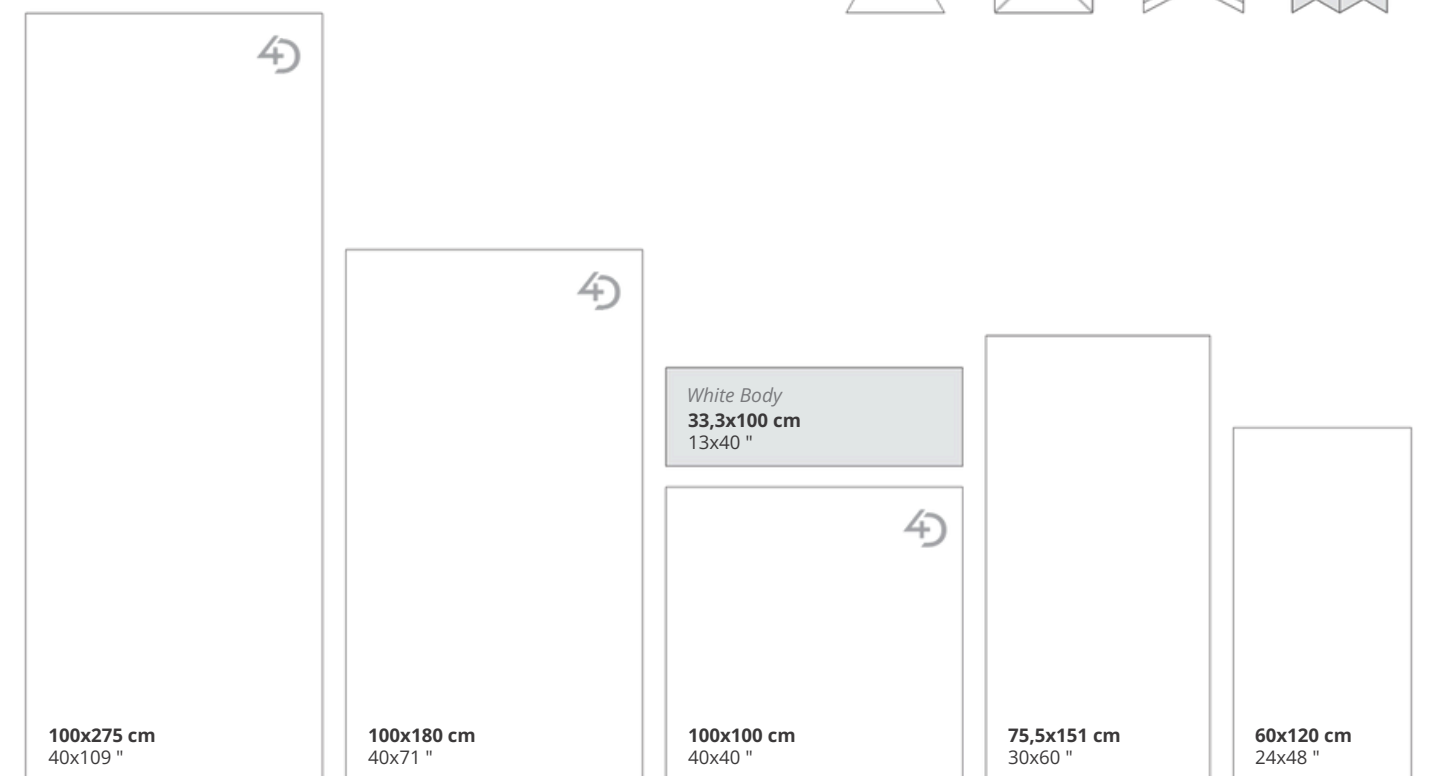

Available in Polished or Shaped finish in a 100x275 cm, 100x180 cm, 100x100 cm, 75.5x151 cm or 60x120 cm format; the collection also features a complementary 33.3x100 cm micro-textured wall tiles in a Shaped finish.

■ HAUTE WHITE SP/100X275/R ■ GROW TAUPE SP/24X151/R

HAUTE WHITE SP/100X180/R

HAUTE WHITE SP

HAUTE WHITE DECOR SP/33X100/R

HAUTE WHITE DECOR SP/33X100/

PATTERNS VARIETY

HAUTE WHITE 100x180 cm FORMAT

TECHNICAL DATA

FORMATS

| | | Porcelain 4D | | | Porcelain | | White Body | |
|-----------------|--|------------------------|-----------------------|-----------------------|------------------------|----------------------|------------------------|----------------------------------|
| | | 100x275 cm 40x109 " | 100x180 cm 40x71 " | 100x100 cm 40x40 " | 75,5x151 cm 30x60 " | 60x120 cm 24x48 " | 33,3x100 cm 13x40 " | 33,3x100 cm 13x40 " DECOR* |
| Thickness | | 6 mm | | 8 mm | | 9 / 10 mm* | | 10,5 mm |
| Patterns | | 6 | | 12 | | 12 | | 16 |
| Shade variation | | V2 | | V2 | | V2 | | V2 |
| WHITE | | 36882 M100 | | 31006 M94 | | 31007 M93 | | 31005 M103 |
| Shaped (SP) | | - | | - | | - | | 31000* |
| Polished (EP) | | - | | - | | - | | - |

* When thickness is 6 mm, A = 18 mm; when 8 mm, then A = 24 mm; when 9 mm, then A = 27 mm.

SPECIAL PIECES

White Body (10,5 mm)

** D. TRIANGLE 29x29 cm 11.4x11.4 "

| | | | |
|--------------------------------|--|-------------|--------------|
| | WHITE | Shaped (SP) | 31149 U55 |
| Porcelain (9 mm) | | | |
| ***D. MIX 30x30 cm 11.8x11.8 " | | | |
| | HAUTE WHITE Shaped (SP) HAUTE WHITE Polished (EP) STROND DOLPHIN Shaped (SP) | | 31148 U51 |