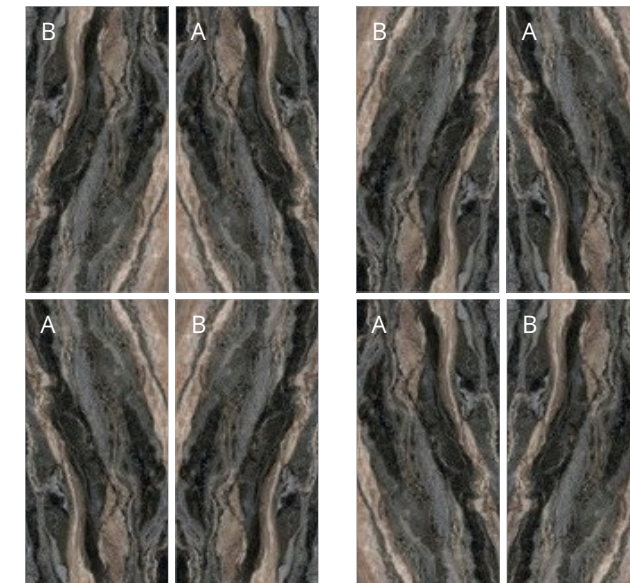

Book Match option 1

Book Match option 2

		Porcelain	
		BOOK MATCH 75,5x151 cm 30x60 "	
	LIGHT & DARK Polished (EP)	A	27339 M86
		B	27340 M86

COMPLEMENTARY PIECES

S.K.I. S.K.D. **8x30 cm**
3.1x11.8 " Polished (EP) U53

SKIRTING **8x75,5 cm**
3.1x29.7 " Polished (EP) U43

8x60 cm
3.1x23.6 " Polished (EP) U35

STAIR TREADS
TECHNICAL (PT) 13 cm
SEAMLESS (PL/18) 18 cm

30x151 cm
11.8x59.4 " Polished (EP) U86

30x120 cm
11.8x47.2 " Polished (EP) U75

SPECIAL PIECES

		Porcelain (9 mm)	
		TRI. 29,9x25,7 cm 11.8x10.1 "	
	LIGHT	Polished (EP)	27845 U34
	DARK	Polished (EP)	27846 U34