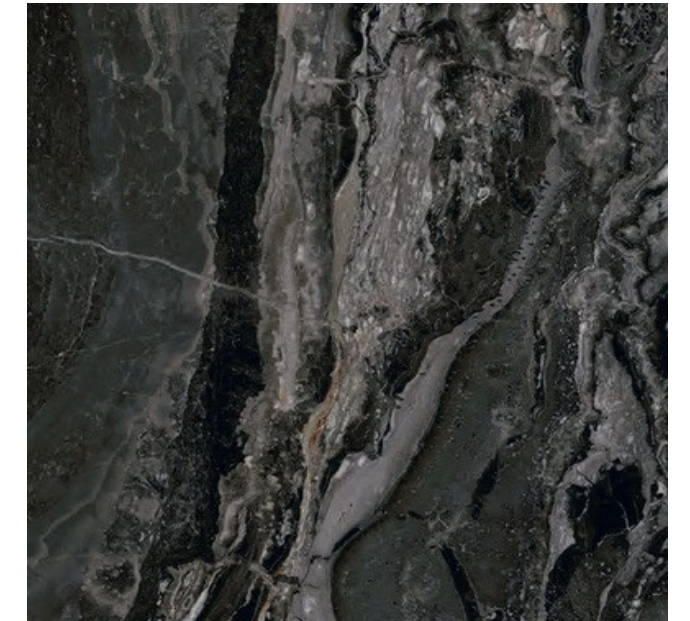

OROBICO

Arabescato OROBICO is a lovely marble with an untameable unique design. Its dark grey background is decorated in beige and caramel filaments, creating a stylish, highly singular colour combination. Orobico's strong sense of movement in all four directions brings a chic dynamism to living spaces of all kinds.

The collection comes in two versions, Dark and Light, both inter-combinable. It is only available in a Polished finish in a 75.5x151 cm or 60x120 cm format. OROBICO also features a *book match* version in a 75.5x151 cm format as a decorative option.

COLLECTIONS

COLOURS

LIGHT

DARK

FINISH

FORMATS

75,5x151 cm
30x60 "

60x120 cm
24x48 "

Special Pieces Piezas Especiales

TRI.

29,9x25,7 cm
11.8x10.1 "