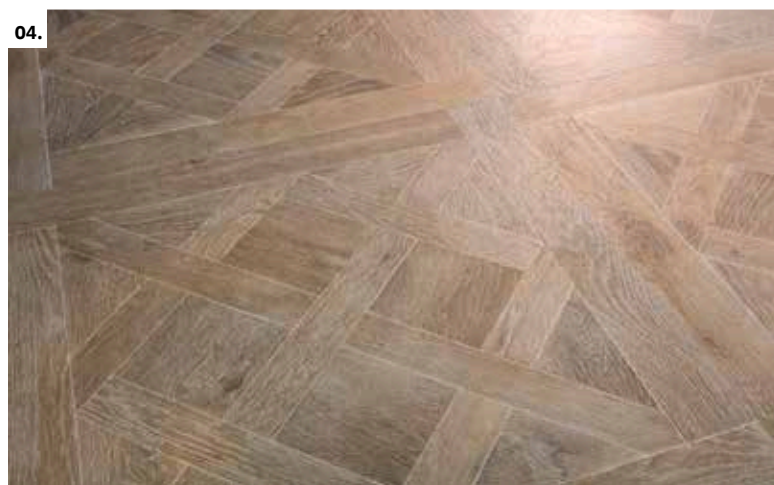

WISTMAN OAK

WISTMAN is an oak wood-effect collection conspicuous for its timeless beauty, with a highly natural 'Versailles' marquetry pattern. It can be used to create settings of widely differing kinds, depending on whether it is used alone or in combination with other kinds of tile collections, such as white marble or textured stone-effect tiles.

WISTMAN OAK comes in a 90x90 cm format in four natural warm colours: Maple, Honey, Mocha and Cognac, designed to infuse living spaces with a warm contemporary appeal.

COLOURS

FINISHES

FORMATS

- 01. WISTMAN COGNAC NT/90X90/R
- 02. WISTMAN MOCHA NT/90X90/R
- 03. WISTMAN COGNAC NT/90X90/R
- 04. WISTMAN COGNAC NT/90X90/R
- 05. WISTMAN HONEY close-up

07.

- 06. ■ WISTMAN MOCHA NT/90X90/R
- 07. ■ WISTMAN MAPLE NT/90X90/R ■ CALACATTA EXTRA WHITE/100x275/P
- 08. WISTMAN MAPLE NT

08.

PATTERNS VARIETY

WISTMAN OAK HONEY 90x90 cm FORMAT

FORMATS

		Porcelain
		90x90 cm 36x36 "
Thickness		10 mm
Patterns		6
MAPLE	Natural (NT)	25931 M81
HONEY	Natural (NT)	25930 M81
MOCHA	Natural (NT)	25932 M81
COGNAC	Natural (NT)	25933 M81