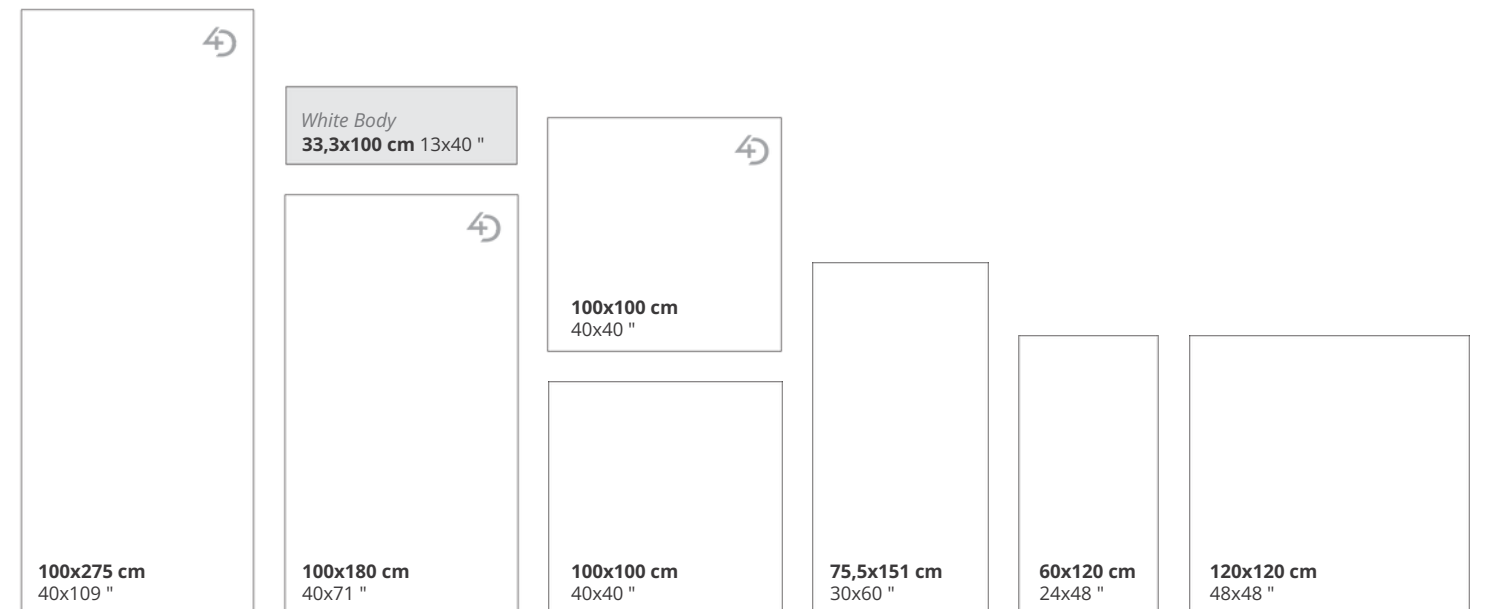

The collection comes in a 100x275 cm, 100x180 cm, 120x120 cm, 100x100 cm, 75.5x151 cm or 60x120 cm format in a choice of a Premium Polished, Polished, Shaped or Natural finish. DUAL is rounded off with a 33.3x100 cm sinuous looking relief tile made with cutting-edge Deeptech technology.

COLOURS

WHITE

FINISHES

FORMATS

150x320 cm available (ELEVATE WORKTOPS).

Special Pieces

D. MIX	D. CHEVRON	D. TRIANGLE
30x30 cm 11.8x11.8 "	30x21,9 cm 11.8x8.6 "	29x29 cm 11.4x11.4 "

■ DUAL WHITE DECOR SP/33,3X100/R

COLLECTIONS

DUAL WHITE SP

Dukeson  
WALL&FLOOR

PATTERNS VARIETY

DUAL WHITE 100x180 cm FORMAT

1A\*

18 cm

**30x180 cm**  
11.8x70.8 "cm

U90

**30x120 cm**  
11.8x47.2 "

-

**30x100 cm**  
11.8x39.4 "

-