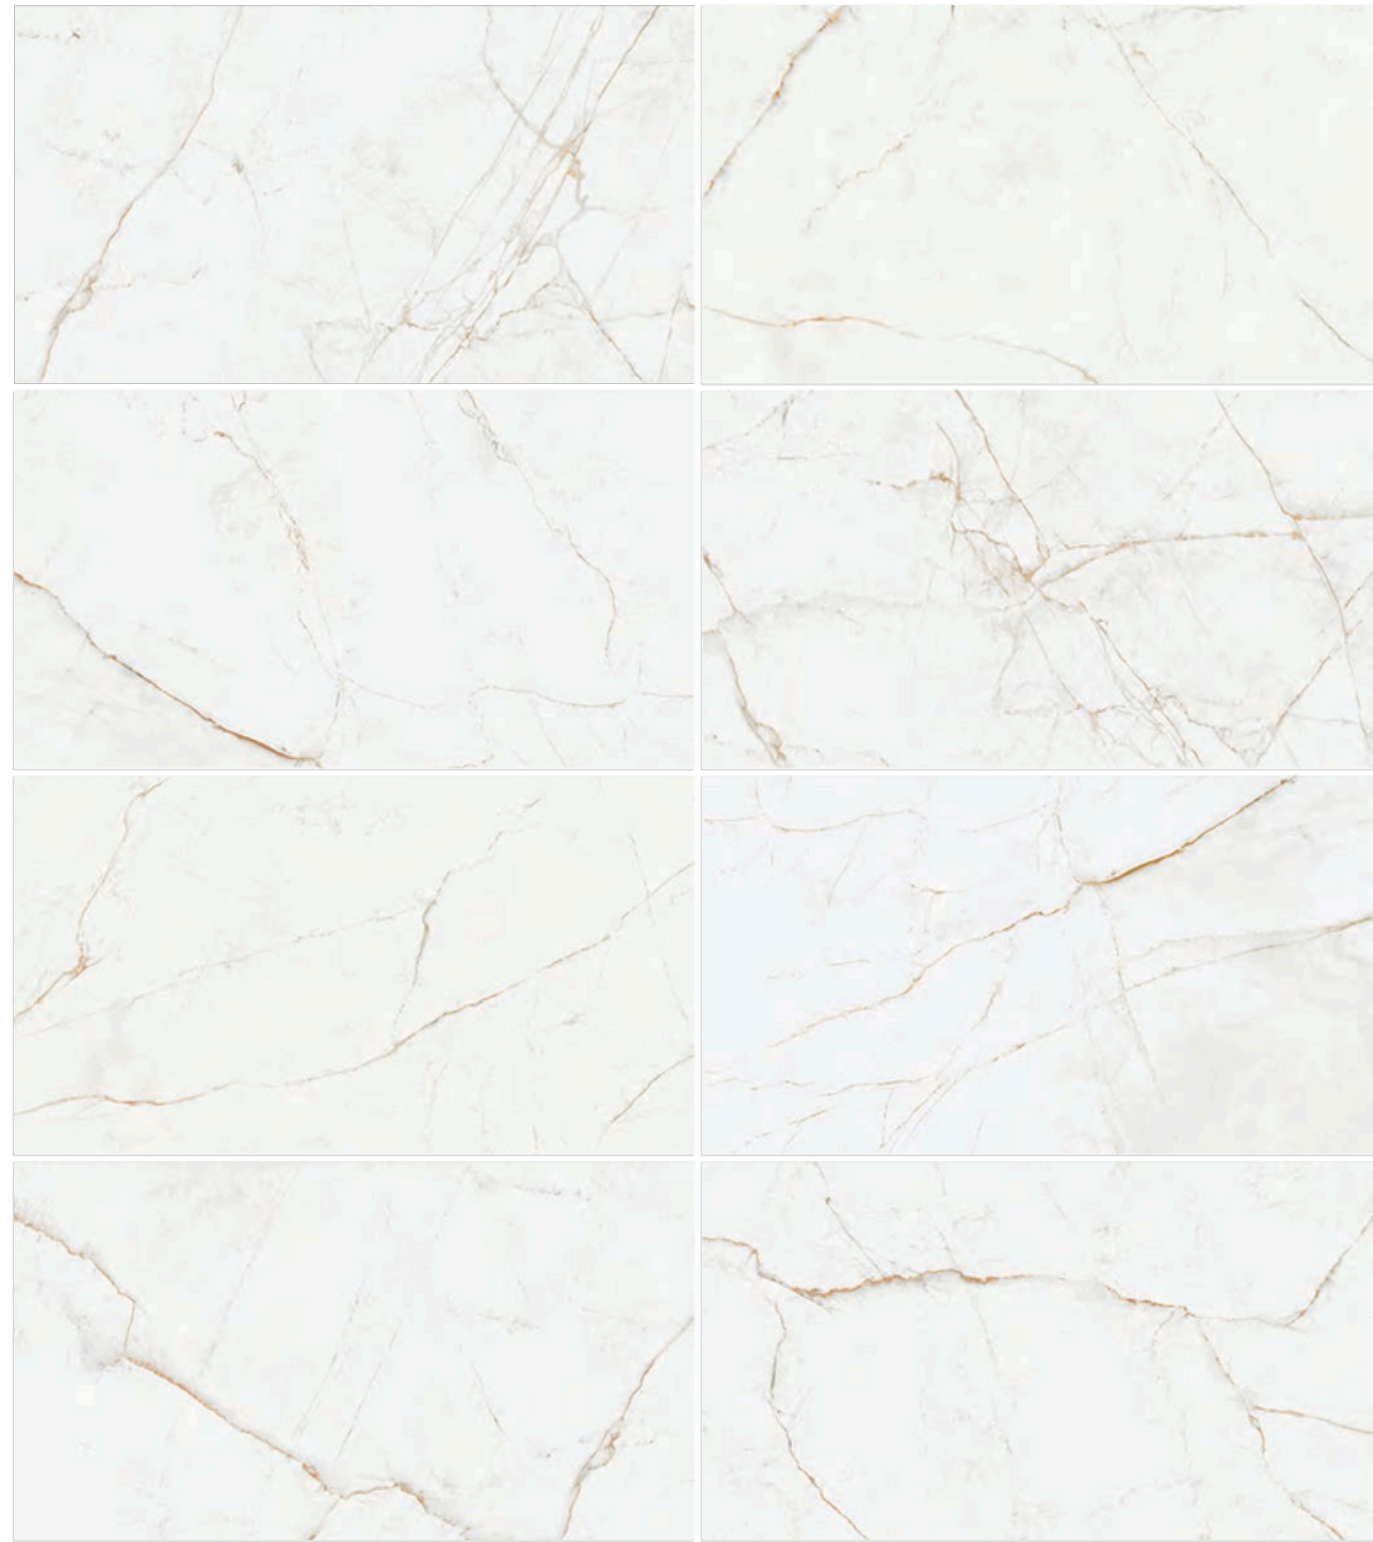

COLLECTIONS

DUAL WHITE SP

Dukeson  
WALL&FLOOR

PATTERNS VARIETY

DUAL WHITE 100x180 cm FORMAT