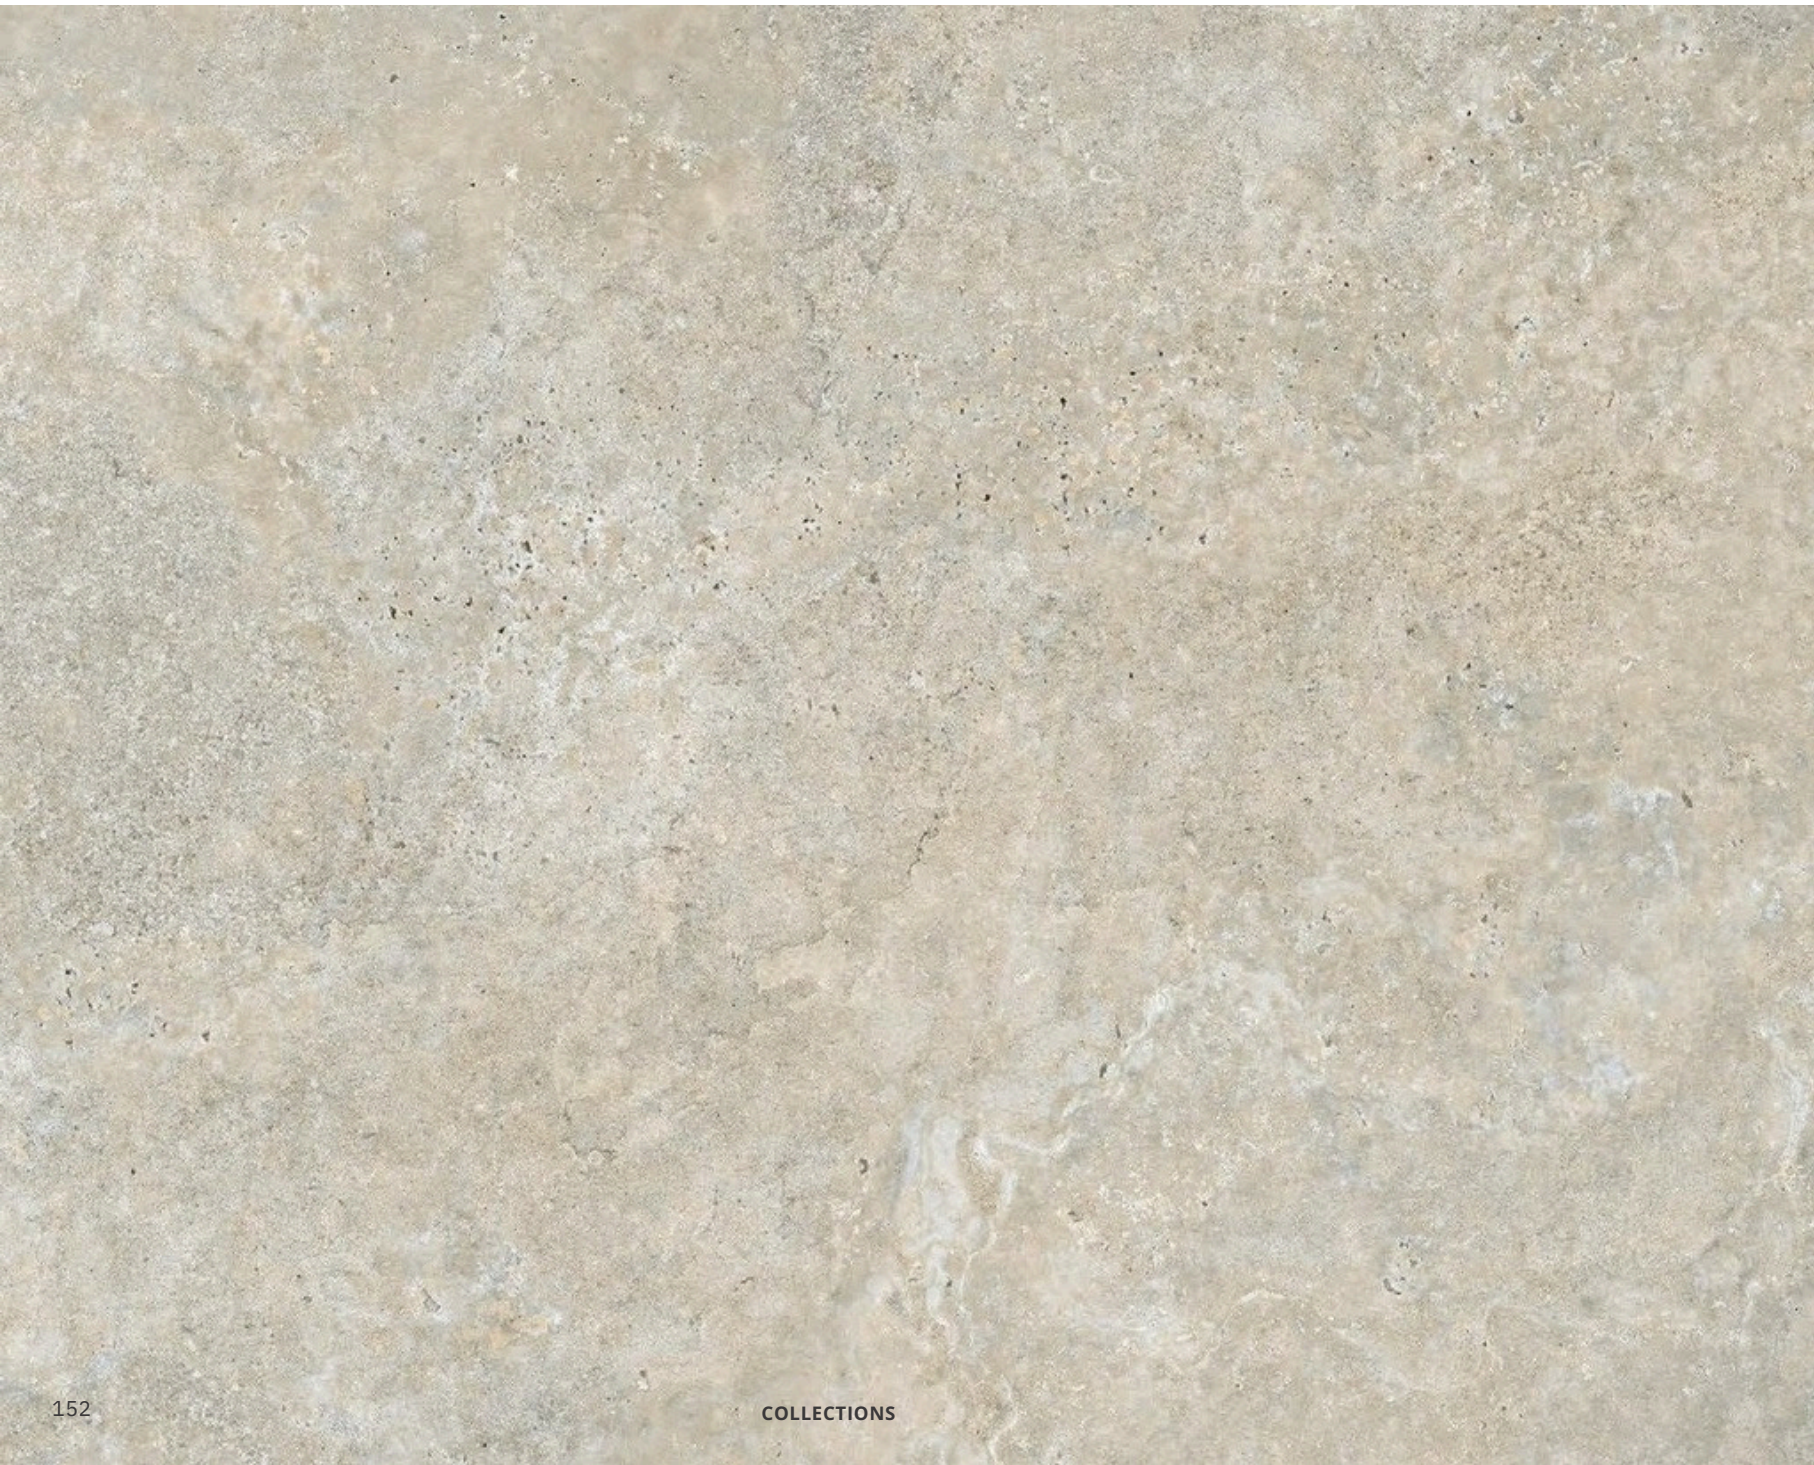

LINEN

LINEN, is a collection inspired by modern-looking cross-cut *Travertine* marble, with a strong realism and versatile potential uses. One of its

most distinctive features is the perpendicular cut of the *Travertine* marble that it emulates, giving rise to a stone surface with rich chromatic variety.

The collection comes in three warm colours (Cloud, Desert and Mocha) in a 100x275 cm, 100x180 cm, 100x100 cm, 120x120 cm, 75,5x151 cm, 60x120 cm or 90x90 cm format. It is also available in a Shaped, All in One, Natural or Antislip finish, the last in a 20 mm-thick version for outdoor use.