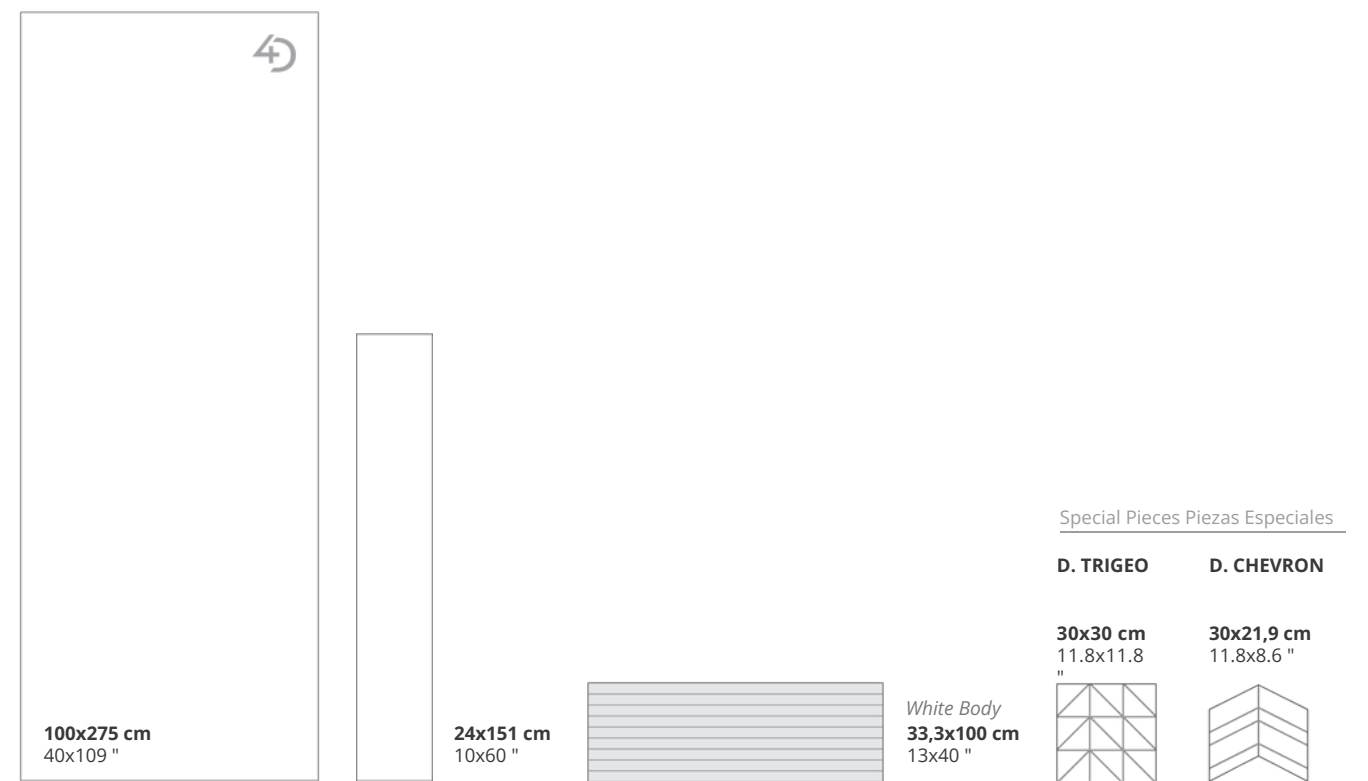

OD comes in a 24x151 cm format in an All in One finish, bringing seamless continuity to design projects, where it can be used both indoors and out. It also features a 33.3x100 cm format for walls, which can be laid both vertically and horizontally, available in two combinations of different colours. Additionally, the new 100x275 cm format in Shaped finish is introduced, available only in the color Kalua, which is ideal to create cozy spaces that require the precious touch of natural warmth so valued in interior design.

COLOURS

FINISHES

FORMATS

▣ OUD KALUA AS/24X151/C/R ▣ SUPREME WHITE SP/150X320

OUD KALUA AS

■ & ■ SUPREME WHITE SP/150X320 ■ OUD HONEY AS/24X151/C/R

OUD HONEY AS

▣ OUD KALUA EBONY DECOR SP/33,3X100/ ▣ SUBLIME VULCANO SP/100X100/R

FORMATS

		Porcelain 4D	Porcelain	White body
		100x275 cm 40x109 "	24x151 cm 10x60 "	33,3x100 cm 13x40 " DECOR
Thickness		6 mm	9 mm	13,5 mm
Patterns		5	45	5
Shade variation		V2	V2	V2
GREIGE	All in One (AS)	-	37775 M104	-
TAUPE	All in One (AS)	-	37776 M104	-
HONEY	All in One (AS)	-	37777 M104	-
KALUA	Shaped (SP)	40741 M90	-	-
	All in One (AS)	-	37778 M104	-
PORTO	All in One (AS)	-	37779 M104	-
EBONY	All in One (AS)	-	38044 M104	-
RO&NEYRT KALUA & EBONY	Shaped (SP)	-	-	37880 M97
	Shaped (SP)	-	-	37879 M97

TECHNICAL (PT)

SEAMLESS (PL/18)

All in One (AS)

30x180 cm
11.8x70.8 "cm

U86

30x120 cm
11.8x47.2 "

U75

30x90 cm
11.8x35.4 "