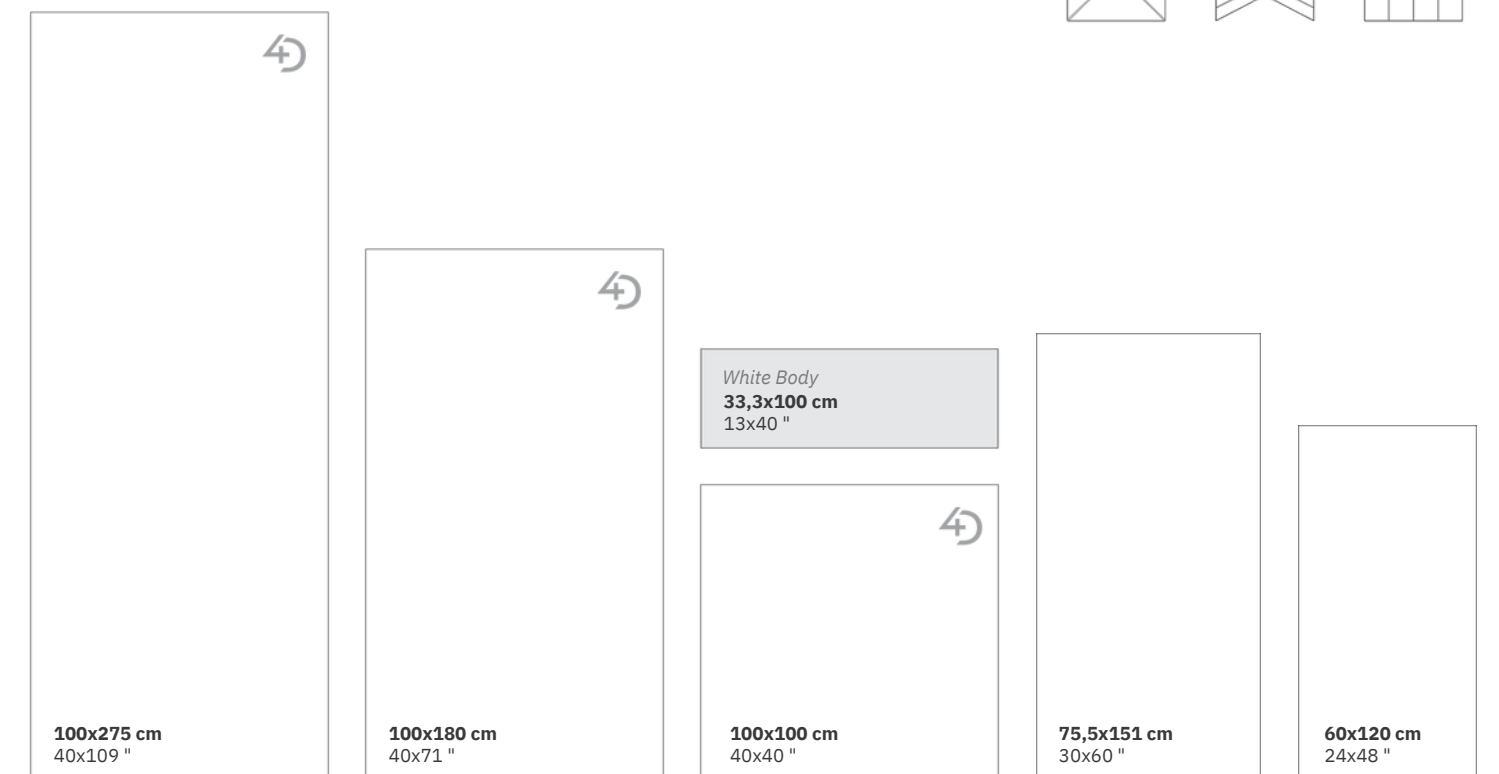

The collection comes in a 100x275 cm, 100x180 cm, 100x100 cm, 75.5x151 cm or 60x120 cm format in a choice of a Premium Polished, Shaped, Polished or Natural finish. DAHLIA also features 33.3x100 cm decorative wall tiles. Thanks to the use of ground-breaking DEEP TECH technology, added harmony and beauty can be brought to living spaces.

COLOURS

WHITE

FINISHES

FORMATS

150x320 cm available (ELEVATE WORKTOPS).

Special Pieces Piezas Especiales

D. MIX	D. CHEVRON	D. MOSAIC
30x30 cm 11.8x11.8 "	30x21,9 cm 11.8x8.6 "	30x30 cm 11.8x11.8 "

DAHLIA WHITE 100X275/PS UD TAUPE AS/24X151/C/R

DAHLIA WHITE DECOR SP/33,3X100/R LINEN DESERT AS/75,5X151/C/R

COLLECTIONS

DHALIA WHITE DECOR SP/33,3X100/R

PATTERNS VARIETY

DAHLIA WHITE 100x180 cm FORMA

TECHNICAL DATA

	DIN 51130	DIN 51097	UNE-41901 EX	BS 7976-2 (PTV)	ANSI A137.1 (DCOF)
Shaped (SP)	-	-	Class 1	-	>0,42
Natural (NT)	R9	-	Class 1	+36 Wet	>0,42

FORMATS

		Porcelain 4D			Porcelain		White Body	
		100x275 cm 40x109 "	100x180 cm 40x71 "	100x100 cm 40x40 "	75,5x151 cm 30x60 "	60x120 cm 24x48 "	33,3x100 cm 13x40 "	33,3x100 cm 13x40 " DECOR
Thickness		6 / 7 mm*	8 mm		9 / 10 mm*		10,5 mm	13,5 mm
Patterns		10	1	2	2	2	26	26
Shade variation		V1	5	1	1	4	V1	V1
WHITE	Premium Polished Shimmer (PS)	39497* M117	V	V	V	V	-	-
		39496	1	1	1-	1-	-	-
	Shaped (SP)	M100	39499 M94	39498 M93	-	-	39500 M96	39501 M97
	Polished (EP)	-	-	-	39494* M58	39493* M40	-	-
	Natural (NT)	-	-	-	39495 M103	39492 M101	-	-