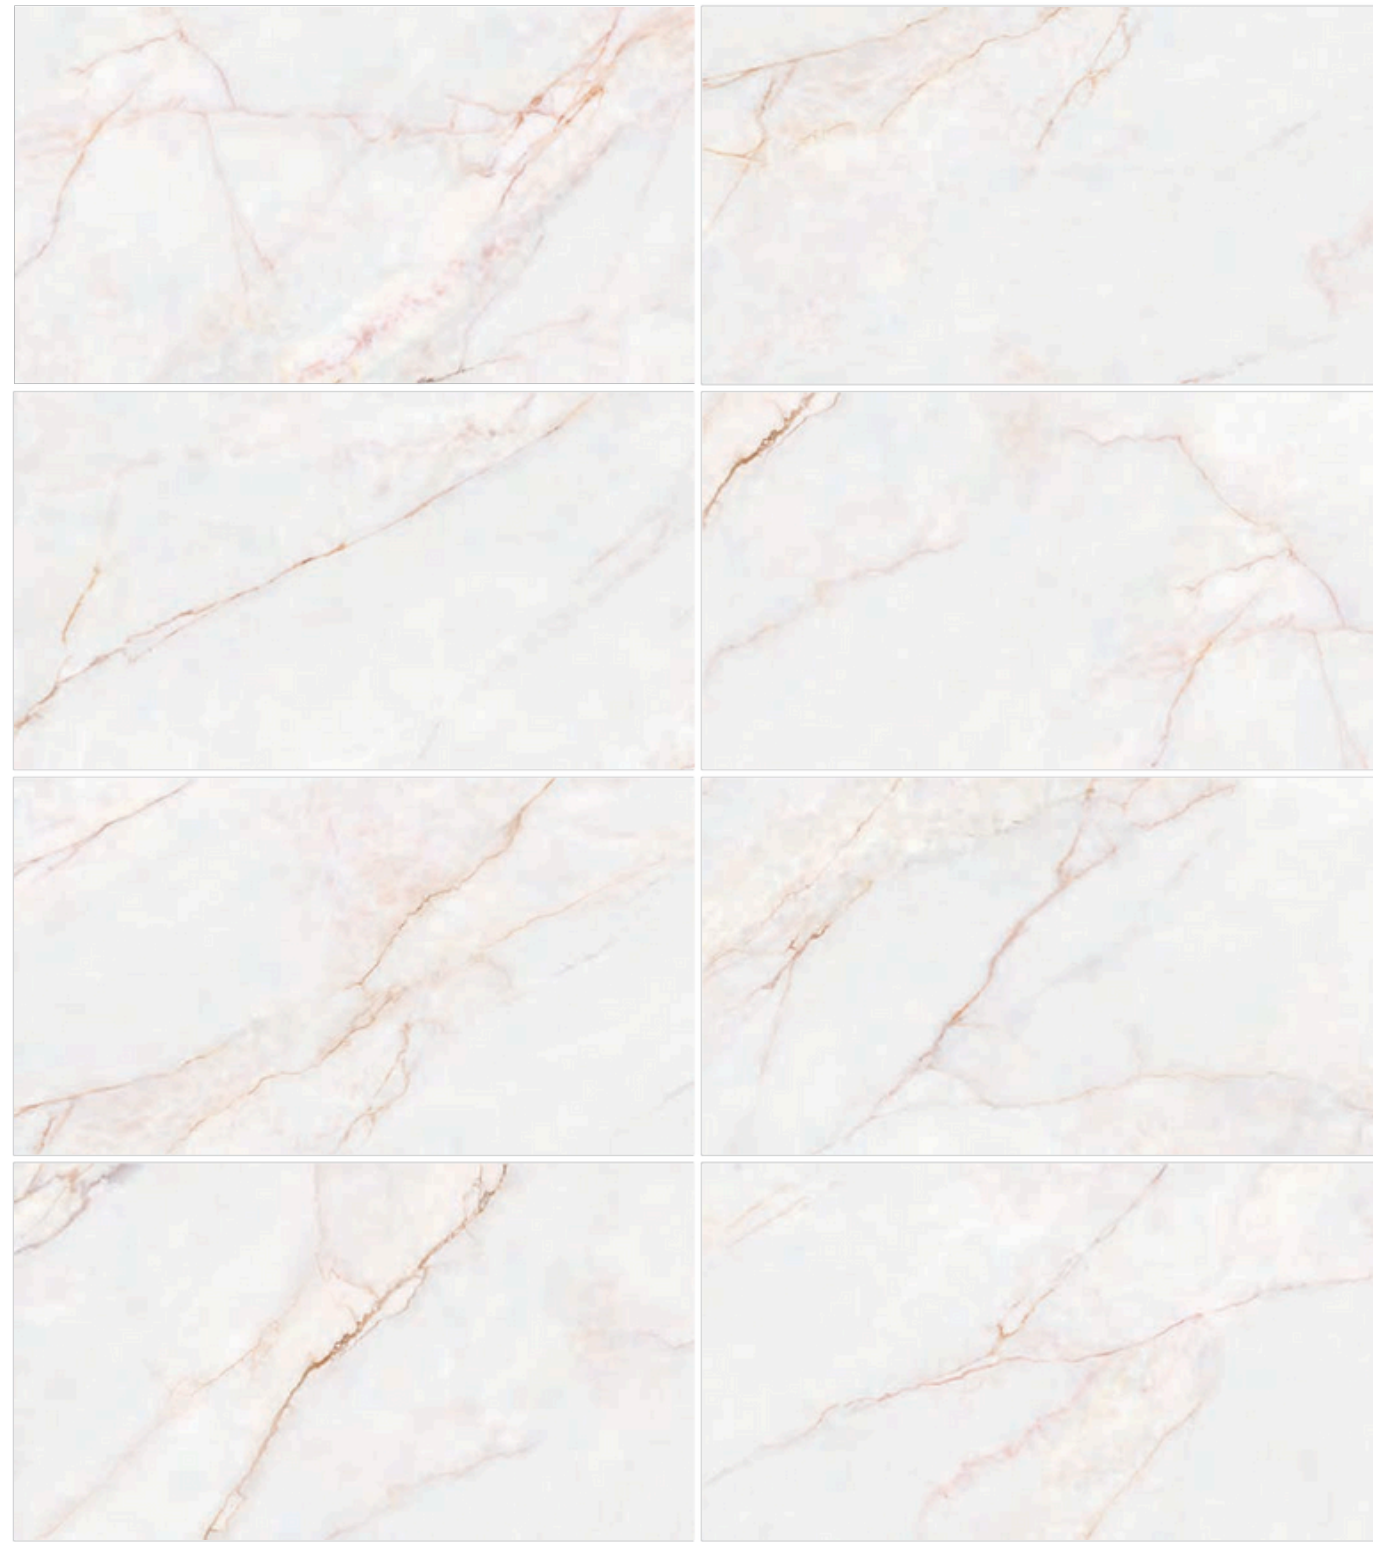

PATTERNS VARIETY

DAHLIA WHITE 100x180 cm FORMA

TECHNICAL DATA

	DIN 51130	DIN 51097	UNE-41901 EX	BS 7976-2 (PTV)	ANSI A137.1 (DCOF)
Shaped (SP)	-	-	Class 1	-	>0,42
Natural (NT)	R9	-	Class 1	+36 Wet	>0,42

FORMATS

		Porcelain 4D			Porcelain		White Body	
		100x275 cm 40x109 "	100x180 cm 40x71 "	100x100 cm 40x40 "	75,5x151 cm 30x60 "	60x120 cm 24x48 "	33,3x100 cm 13x40 "	33,3x100 cm 13x40 " DECOR
Thickness		6 / 7 mm*	8 mm		9 / 10 mm*		10,5 mm	13,5 mm
Patterns		10	1	2	2	2	26	26
Shade variation		V1	5	1	1	4	V1	V1
WHITE	Premium Polished Shimmer (PS)	39497* M117	V	V	V	V	-	-
		39496	1	1	1-	1-	-	-
	Shaped (SP)	M100	39499 M94	39498 M93	-	-	39500 M96	39501 M97
	Polished (EP)	-	-	-	39494* M58	39493* M40	-	-
	Natural (NT)	-	-	-	39495 M103	39492 M101	-	-

COMPLEMENTARY PIECES

S.K.I. S.K.D.

8x30 cm
3.1x11.8 "

Premium Polished Shimmer (PS)	U53
Polished (EP)	U53
Shaped (SP)	U53
Natural (NT)	U53

SKIRTING

8x100 cm
3.1x39.4 "

8x75,5 cm
3.1x29.7 "

8x60 cm
3.1x23.6 "

Premium Polished Shimmer (PS)	U48	-	-
Polished (EP)	-	U43	U35
Shaped (SP)	U45	U43	U35
Natural (NT)	-	U43	U35

STAIR TREADS

TECHNICAL (PT) SEAMLESS (PL/18)

30x180 cm
11.8x70.8 "cm

30x151
11.8x59.4 "

30x120 cm
11.8x47.2 "

30x100 cm
11.8x39.4 "

30x75,5 cm
11.8x29.7 "

30x60 cm
11.8x23.6 "

Premium Polished Shimmer (PS)	-	-	-	U74	-	-
Polished (EP)	-	U86	U75	-	U76	U54
Shaped (SP)	U90	U86	U75	U74	U76	U54
Natural (NT)	-	-	-	-	U76	U54

* When thickness is 6 mm, A = 18 mm; when 8 mm, then A = 24 mm; when 9 mm, then A = 27 mm.