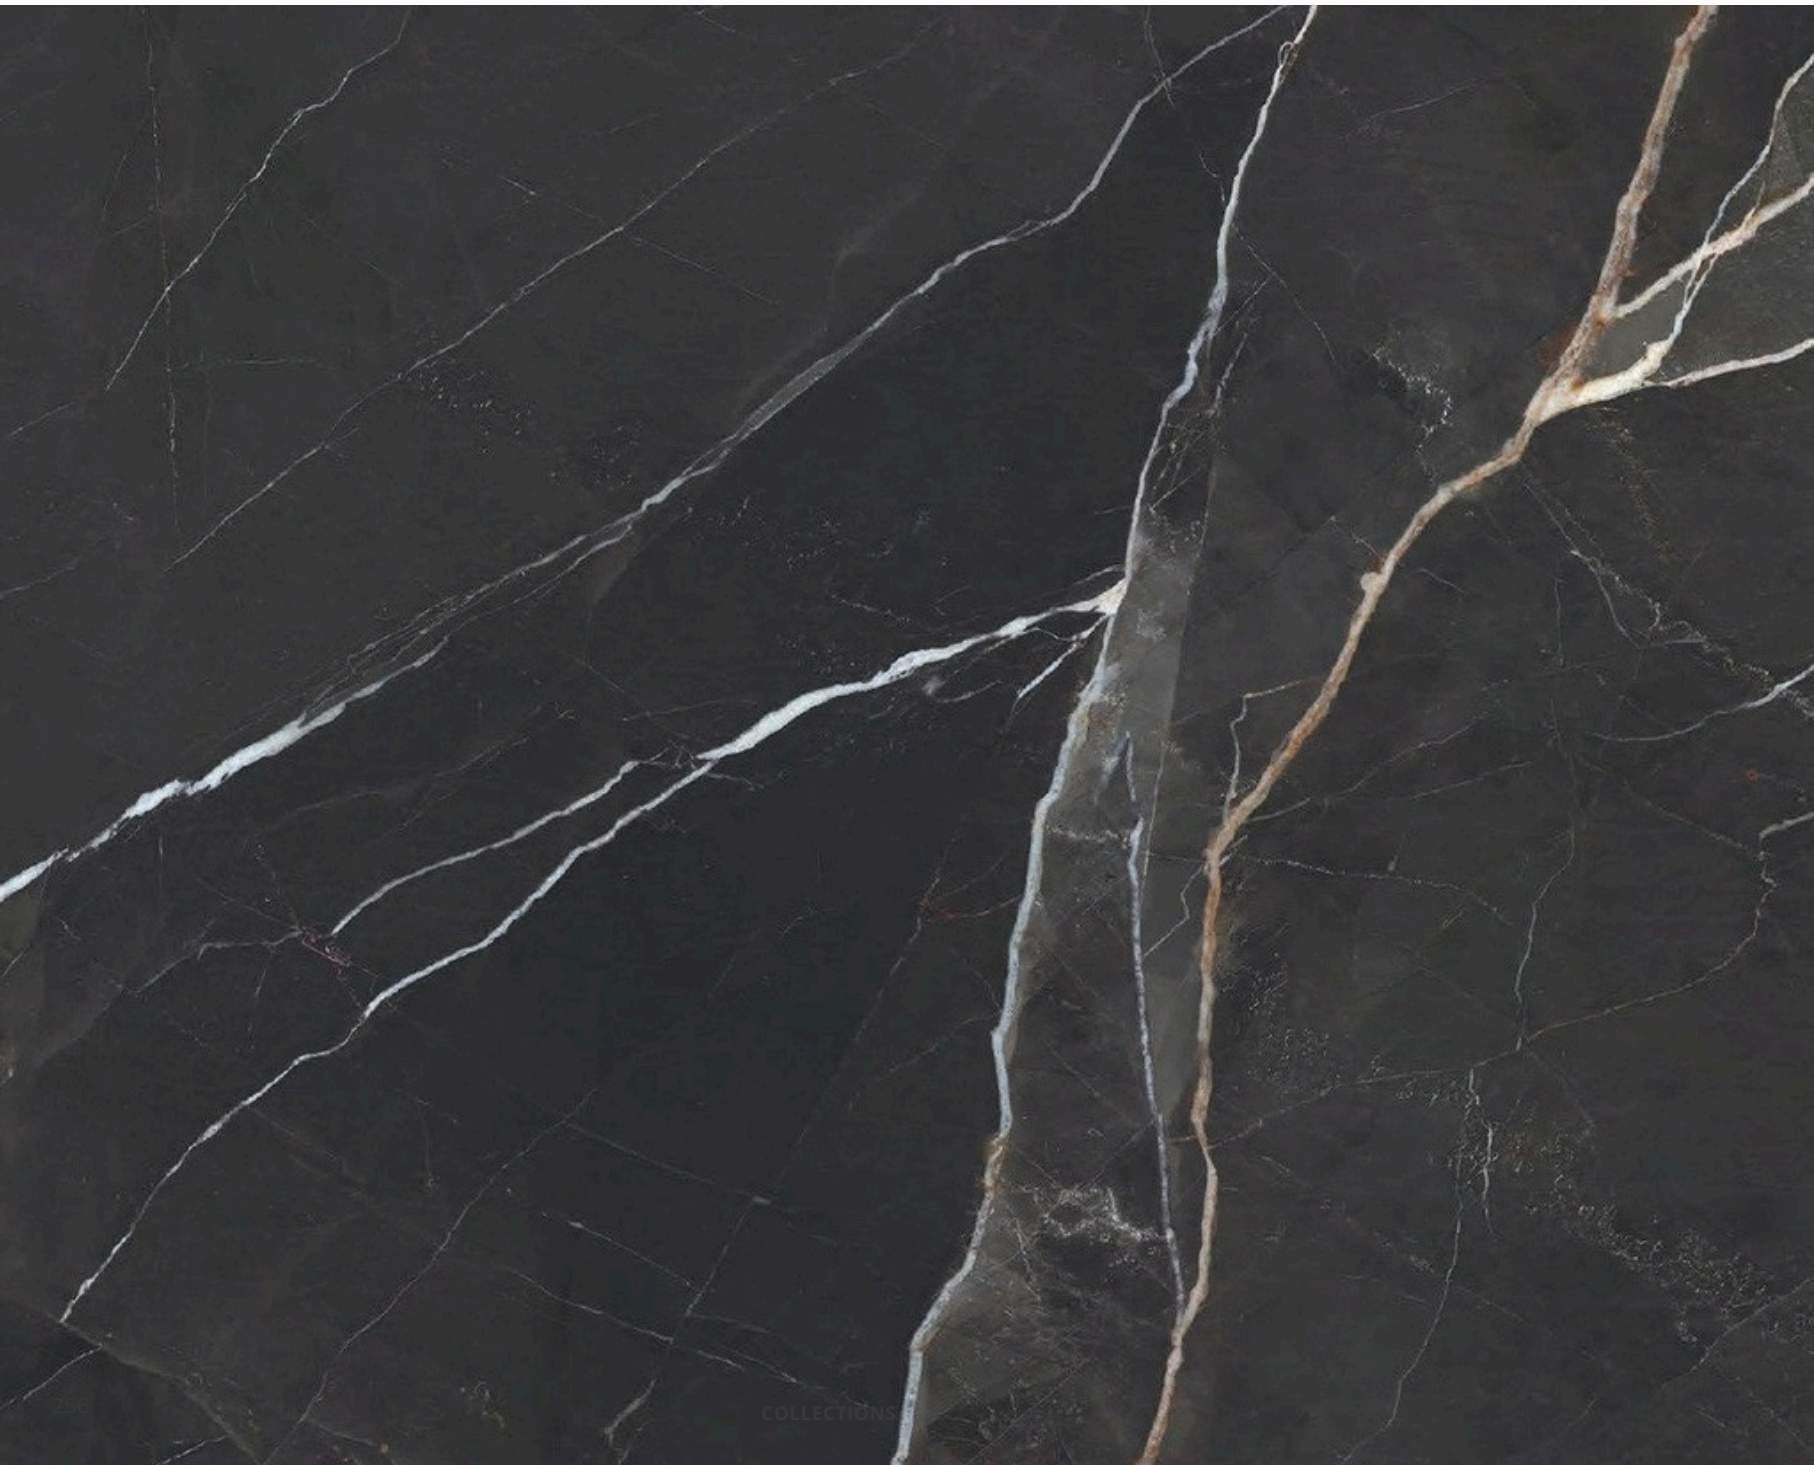

SUBLIME

SUBLIME is inspired by the innate spirituality of nature, from the own aesthetic of outdoors to the intimate observations and reflections of a traveller. SUBLIME presents a wide range of designs that can be combined with each other, and together or individually can bring extraordinary beauty to the spaces. The collection has four different graphics: Iceberg —Camouflage White or Terre di Bolgheri marble—, Thunder —Negresco Grey marble—, Vulcano —Calacatta Black marble— and Cliff —Oreo Grey stone—.

With SUBLIME, Dukeson is committed to a new collection concept, where it launches four different graphics that can be combined with each other, to surprise aesthetically both by combining them and independently. They are graphics with a lot of personality, especially the Cliff graphic, which denotes prominence wherever it is.