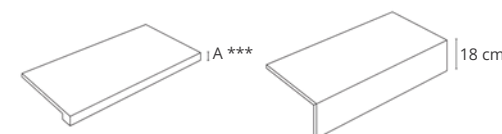

FORMATS

		Porcelain 4D			Porcelain		White Body		
		100x275 cm 40x109 "	100x180 cm 40x71 "	100x100 cm 40x40 "	75,5x151 cm 30x60 "	60x120 cm 24x48 "	33,3x100 cm 13x40 "	33,3x100 cm 13x40 "	
		6 / 7 mm*	8 mm		9 / 10 mm*		10,5 mm	13,5 mm	
Thickness									
Patterns									
Shade variation									
ICEBERG	Premium Polished (P)	36267* M87	-	-	-	-	-	-	
	Shaped (SP)	36262 M100	36141 M94	36142 M93	-	-	36263 M96	36261 M97	
	Polished (EP)	-	-	-	36190* M58	36192* M40	-	-	
	Natural (NT)	-	-	-	36161 M103	36193 M101	-	-	
THUNDER	Premium Polished (P)	36268* M87	-	-	-	-	-	-	
	Shaped (SP)	36264 M95	36257 M94	36250 M93	-	-	36272 M96	36271 M97	
	Polished (EP)	-	-	-	36243* M58	36239* M40	-	-	
	Natural (NT)	-	-	-	36247 M103	36236 M101	-	-	
VULCANO	Premium Polished Shimmer (PS)	36269* M117	-	-	-	-	-	-	
	Shaped (SP)	36265 M95	36255 M94	36249 M93	-	-	-	-	
	Polished (EP)	-	-	-	36244* M74	36240* M73	-	-	
	Natural (NT)	-	-	-	36248 M103	36235 M101	-	-	
CLIFF	Premium Polished (P)	36270* M87	-	-	-	-	-	-	
	Shaped (SP)	36266 M100	36256 M94	36251 M93	-	-	-	-	

COMPLEMENTARY PIECES

S.K.I. S.K.D.

8x30 cm
3.1x11.8 "

Premium Polished (P)	U53
Shaped (SP)	U53
Polished (EP) / Natural (NT)	U53

SKIRTING

8x100 cm
3.1x39.4 "

8x75,5 cm
3.1x29.7 "

8x60 cm
3.1x23.6 "

Premium Polished (P)	U48	-	-
Shaped (SP)	U45	-	-
Polished (EP) / Natural (NT)	-	U43	U35

STAIR TREADS

TECHNICAL (PT) SEAMLESS (PL/18)

	30x180 cm 11.8x70.8 "	30x151 cm 11.8x59.4 "	30x120 cm 11.8x47.2 "	30x100 cm 11.8x39.4 "	30x75,5 cm 11.8x29.7 "	30x60 cm 11.8x23.6 "
Premium Polished (P)	U90	-	-	U74	-	-
Shaped (SP)	U90	-	-	U74	-	-
Polished (EP) / Natural (NT)	-	U86	U75	-	U76	U54