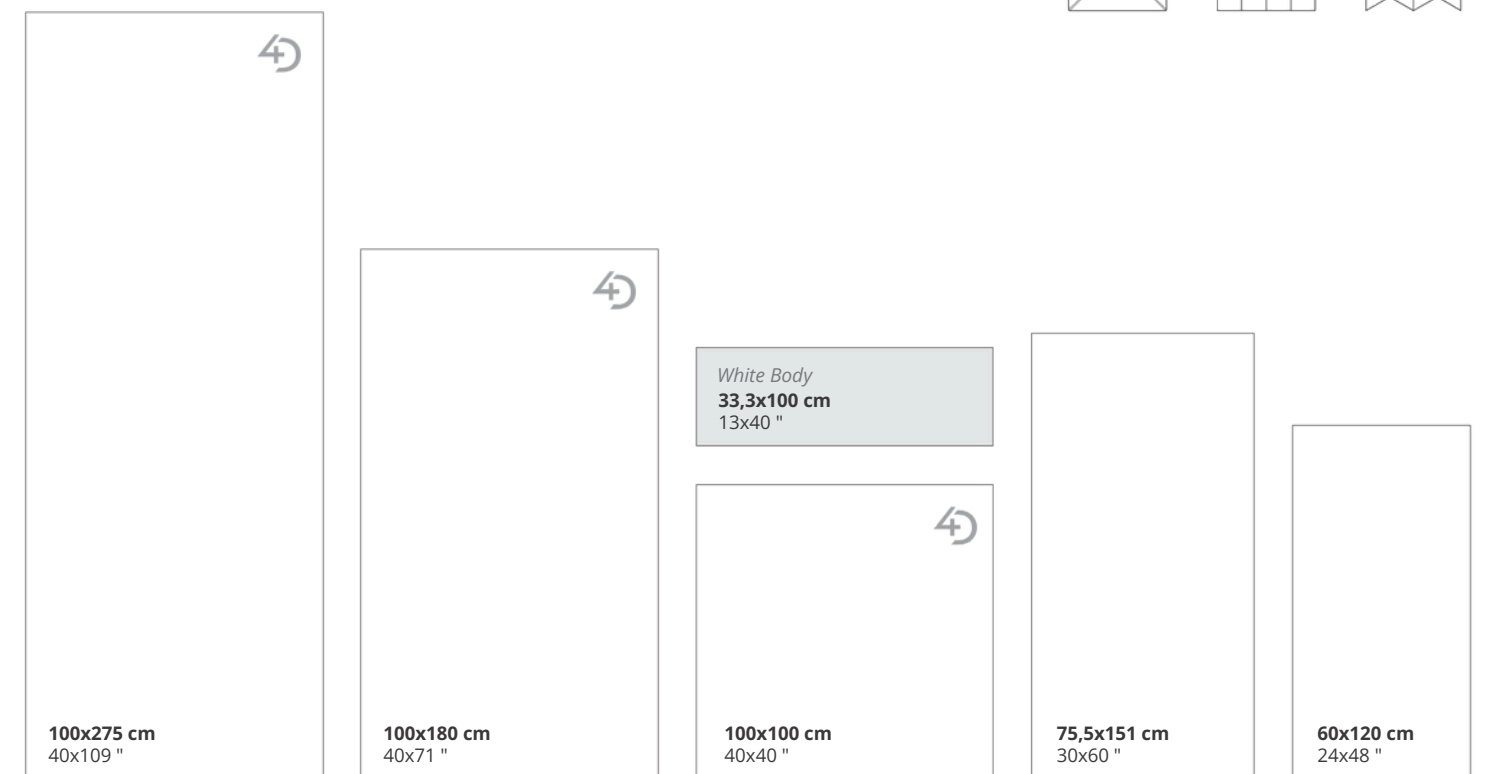

COLOURS

FINISHES

FORMATS

150x320 cm available (ELEVATE WORKTOPS).

Special Pieces

D. MIX	D. MOSAIC	D. TRIANGLE
30x30 cm 11.8x11.8"	30x30 cm 11.8x11.8"	29x29 cm 11.4x11.4"

▣ **SUBLIME ICEBERG SP/150X320** ▣ **ICEBERG SP/100X275/R** & **VULCANO NT/75,5X151/C/R** ▣ **HUNDER SP/100X100/R**

■ SUBLIME ICEBERG SP/100X275/R & THUNDER SP/100X275/R ■ SUBLIME ICEBERG SP/100X100/R ■ SUBLIME CLIFF SP/150X320

PATTERNS VARIETY

SUBLIME ICEBERG 100x180 cm FORMAT

TECHNICAL DATA

	DIN 51130	DIN 51097	UNE-41901 EX	BS 7976-2 (PTV)	ANSI A137.1 (DCOF)
Shaped (SP) 6/8 mm	-	-	Class 1	-	>0,42
Natural (NT)	R10	A + B	Class 2	+36 Wet	>0,42

*** When thickness is 6 mm, A = 18 mm; when 7 mm, then A = 21 mm; when 8 mm, then A = 24 mm; when 9 mm, then A = 30 mm.

SPECIAL PIECES

Porcelain (9 mm)

* D. MIX 30x30 cm 11.8x11.8 "			
	ICEBERG THUNDER VULCANO	Natural (NT)	36858 U51
	ICEBERG THUNDER VULCANO	Polished (EP)	36860 U51

White Body (10,5 mm)

** D. TRIANGLE 29x29 cm 11.4x11.4 "			
	ICEBERG	Shaped (SP)	36861 U53
	THUNDER	Shaped (SP)	36862 U53

Porcelain (9 mm)

D. MOSAIC 30x30 cm 11.8x11.8 "			
	ICEBERG	Natural (NT)	36850 U36
		Polished (EP)	36851 U36
	THUNDER	Natural (NT)	36852 U36
		Polished (EP)	36853 U36
	VULCANO	Natural (NT)	36854 U36
		Polished (EP)	36855 U36