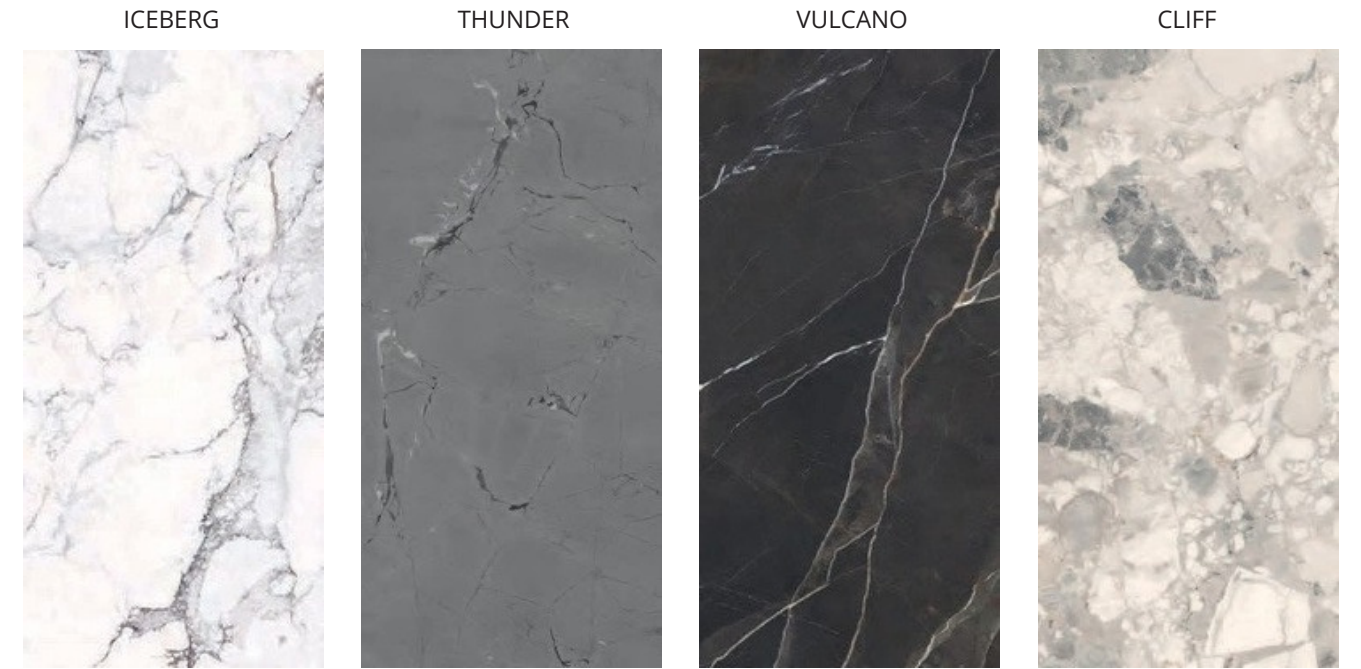

COLOURS

FINISHES